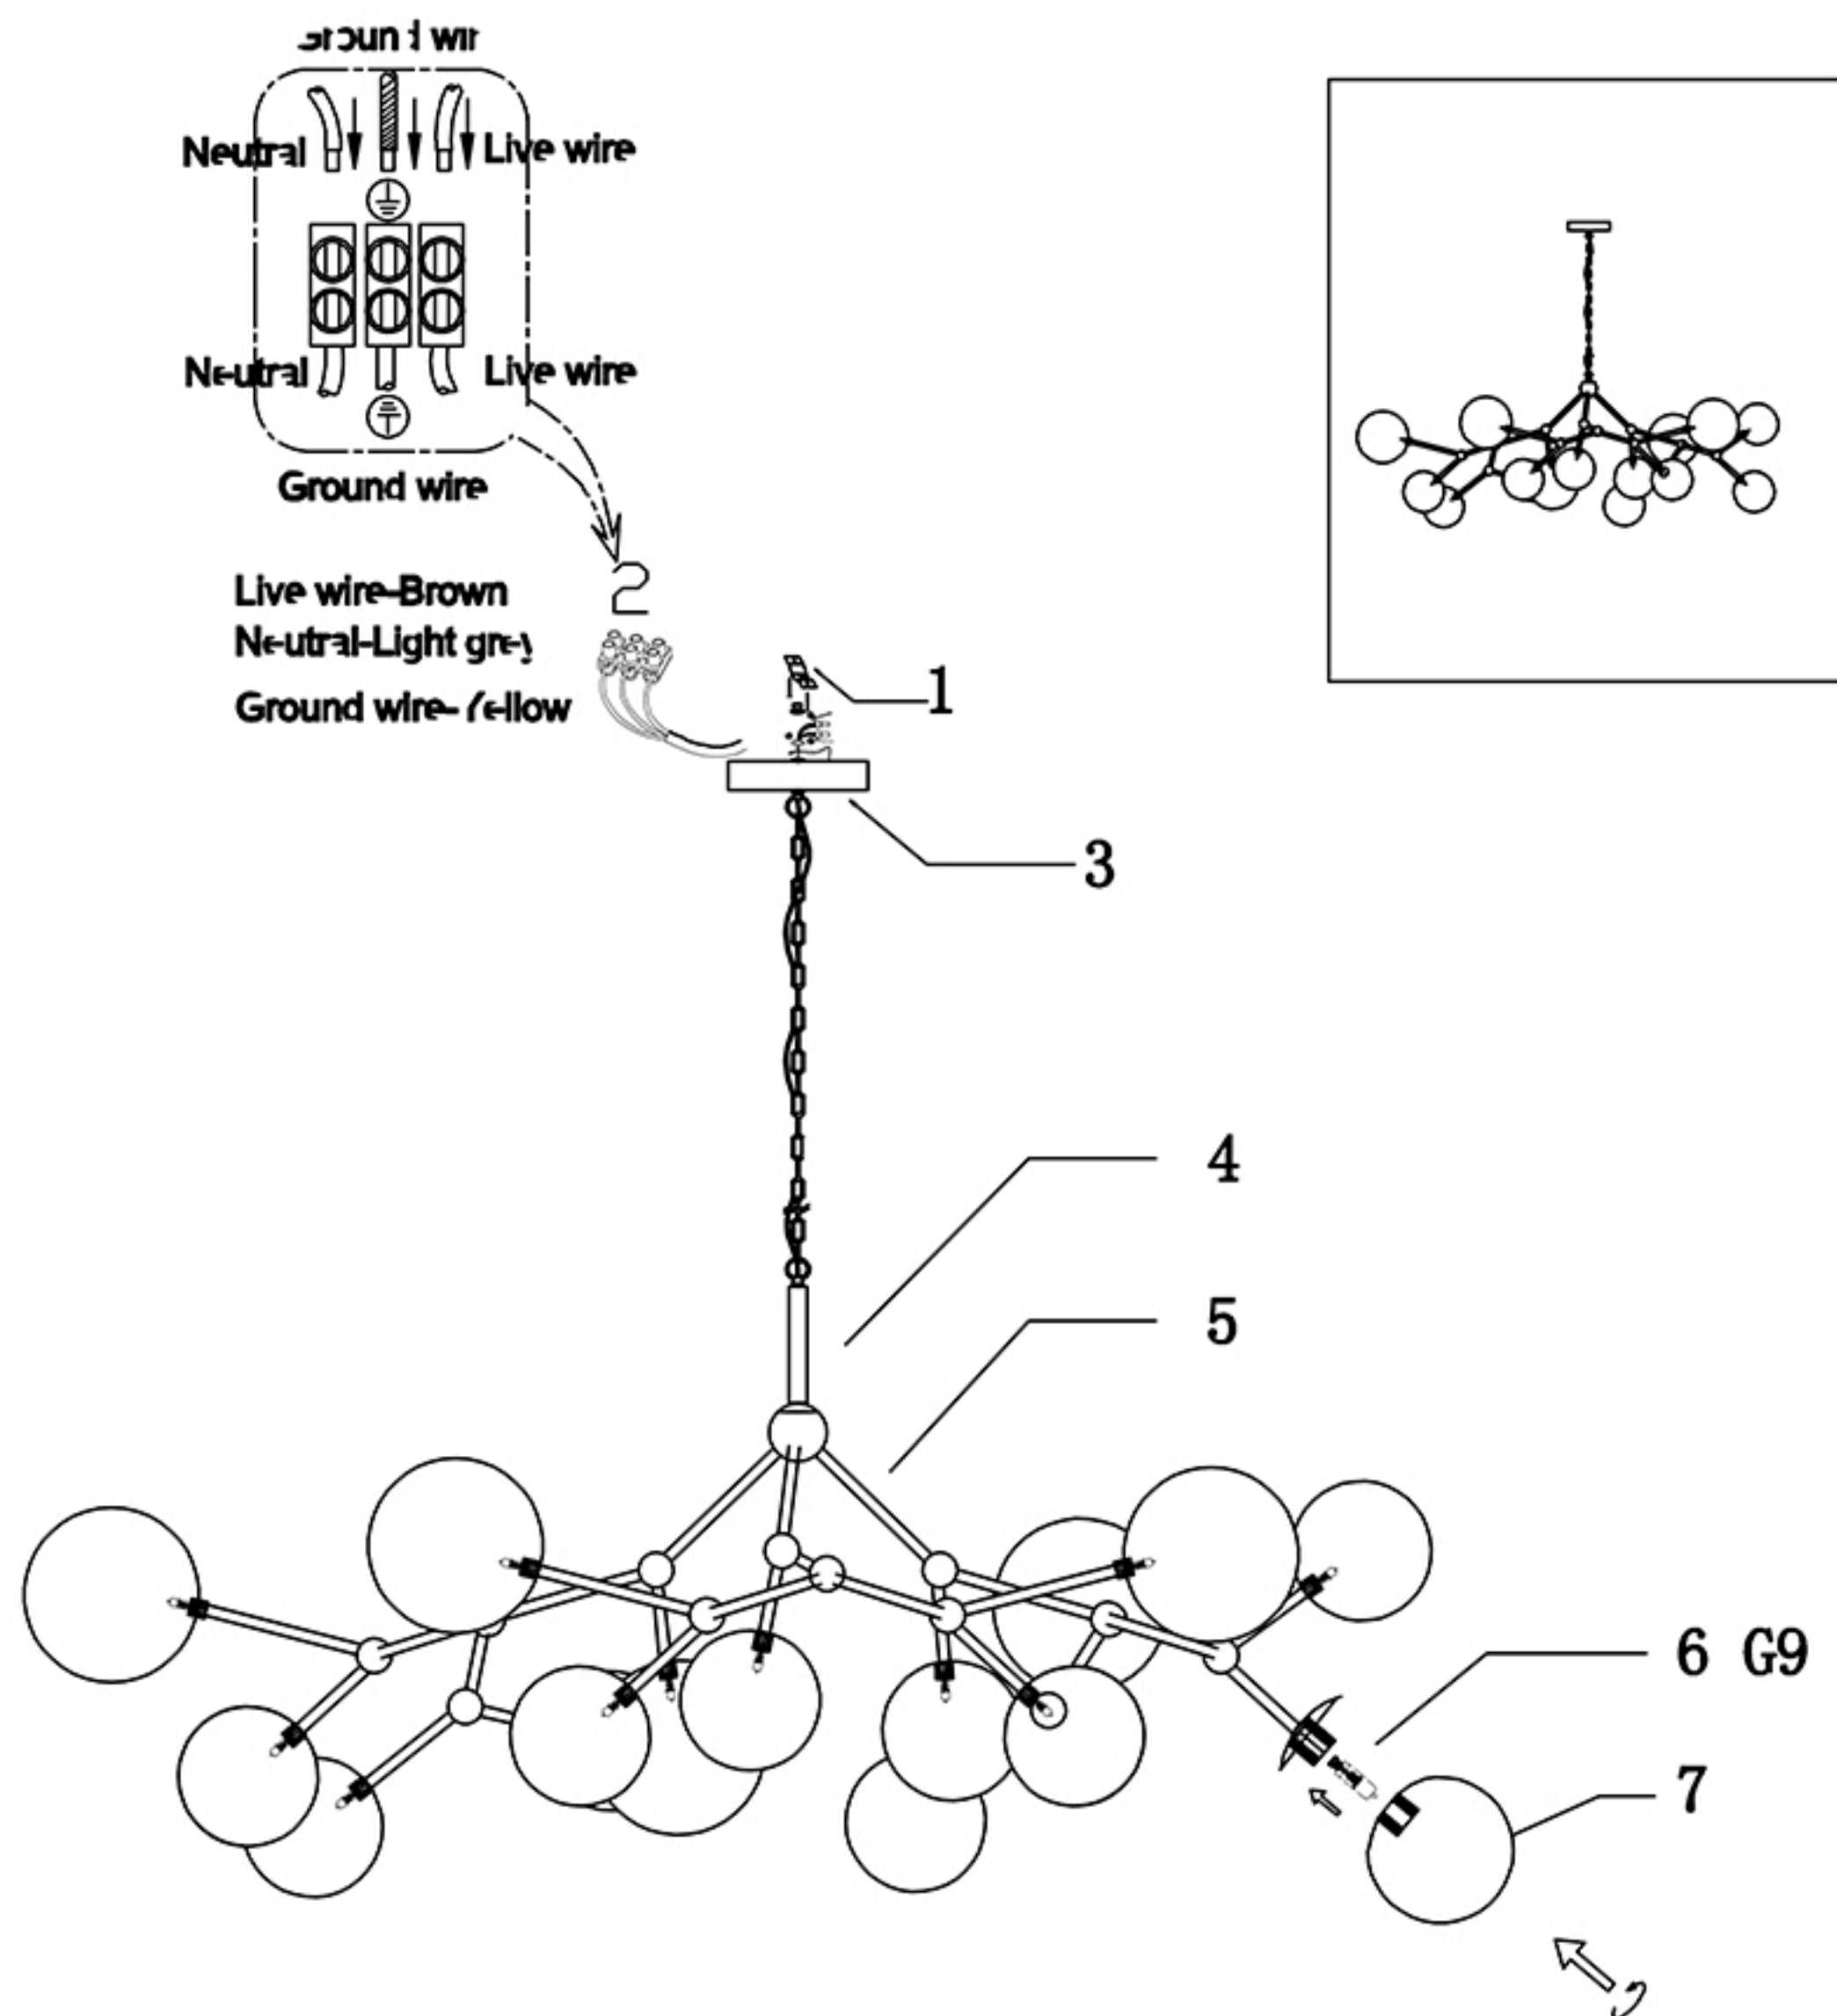

ENGLISH

Specification of installation

In order to ensure safety use, please notice the following items:

- Read and understand the whole Specification.
- Suitable for the use of 220~240V and 50~60Hz.
- Please wear gloves as installment and avoid rot on the surface of plating.
- Must be installed on the fixed places and be checked annually.
- Please turn off the lighting source by soft cloth as cleaning prohibited to use of rotted detergent.
- Please connect with the local sales service center when there are any abnormality.

CEILING PAN SIZE:

FIXTURE SIZE:

Наименование товара: MAXIMO SP15

1080