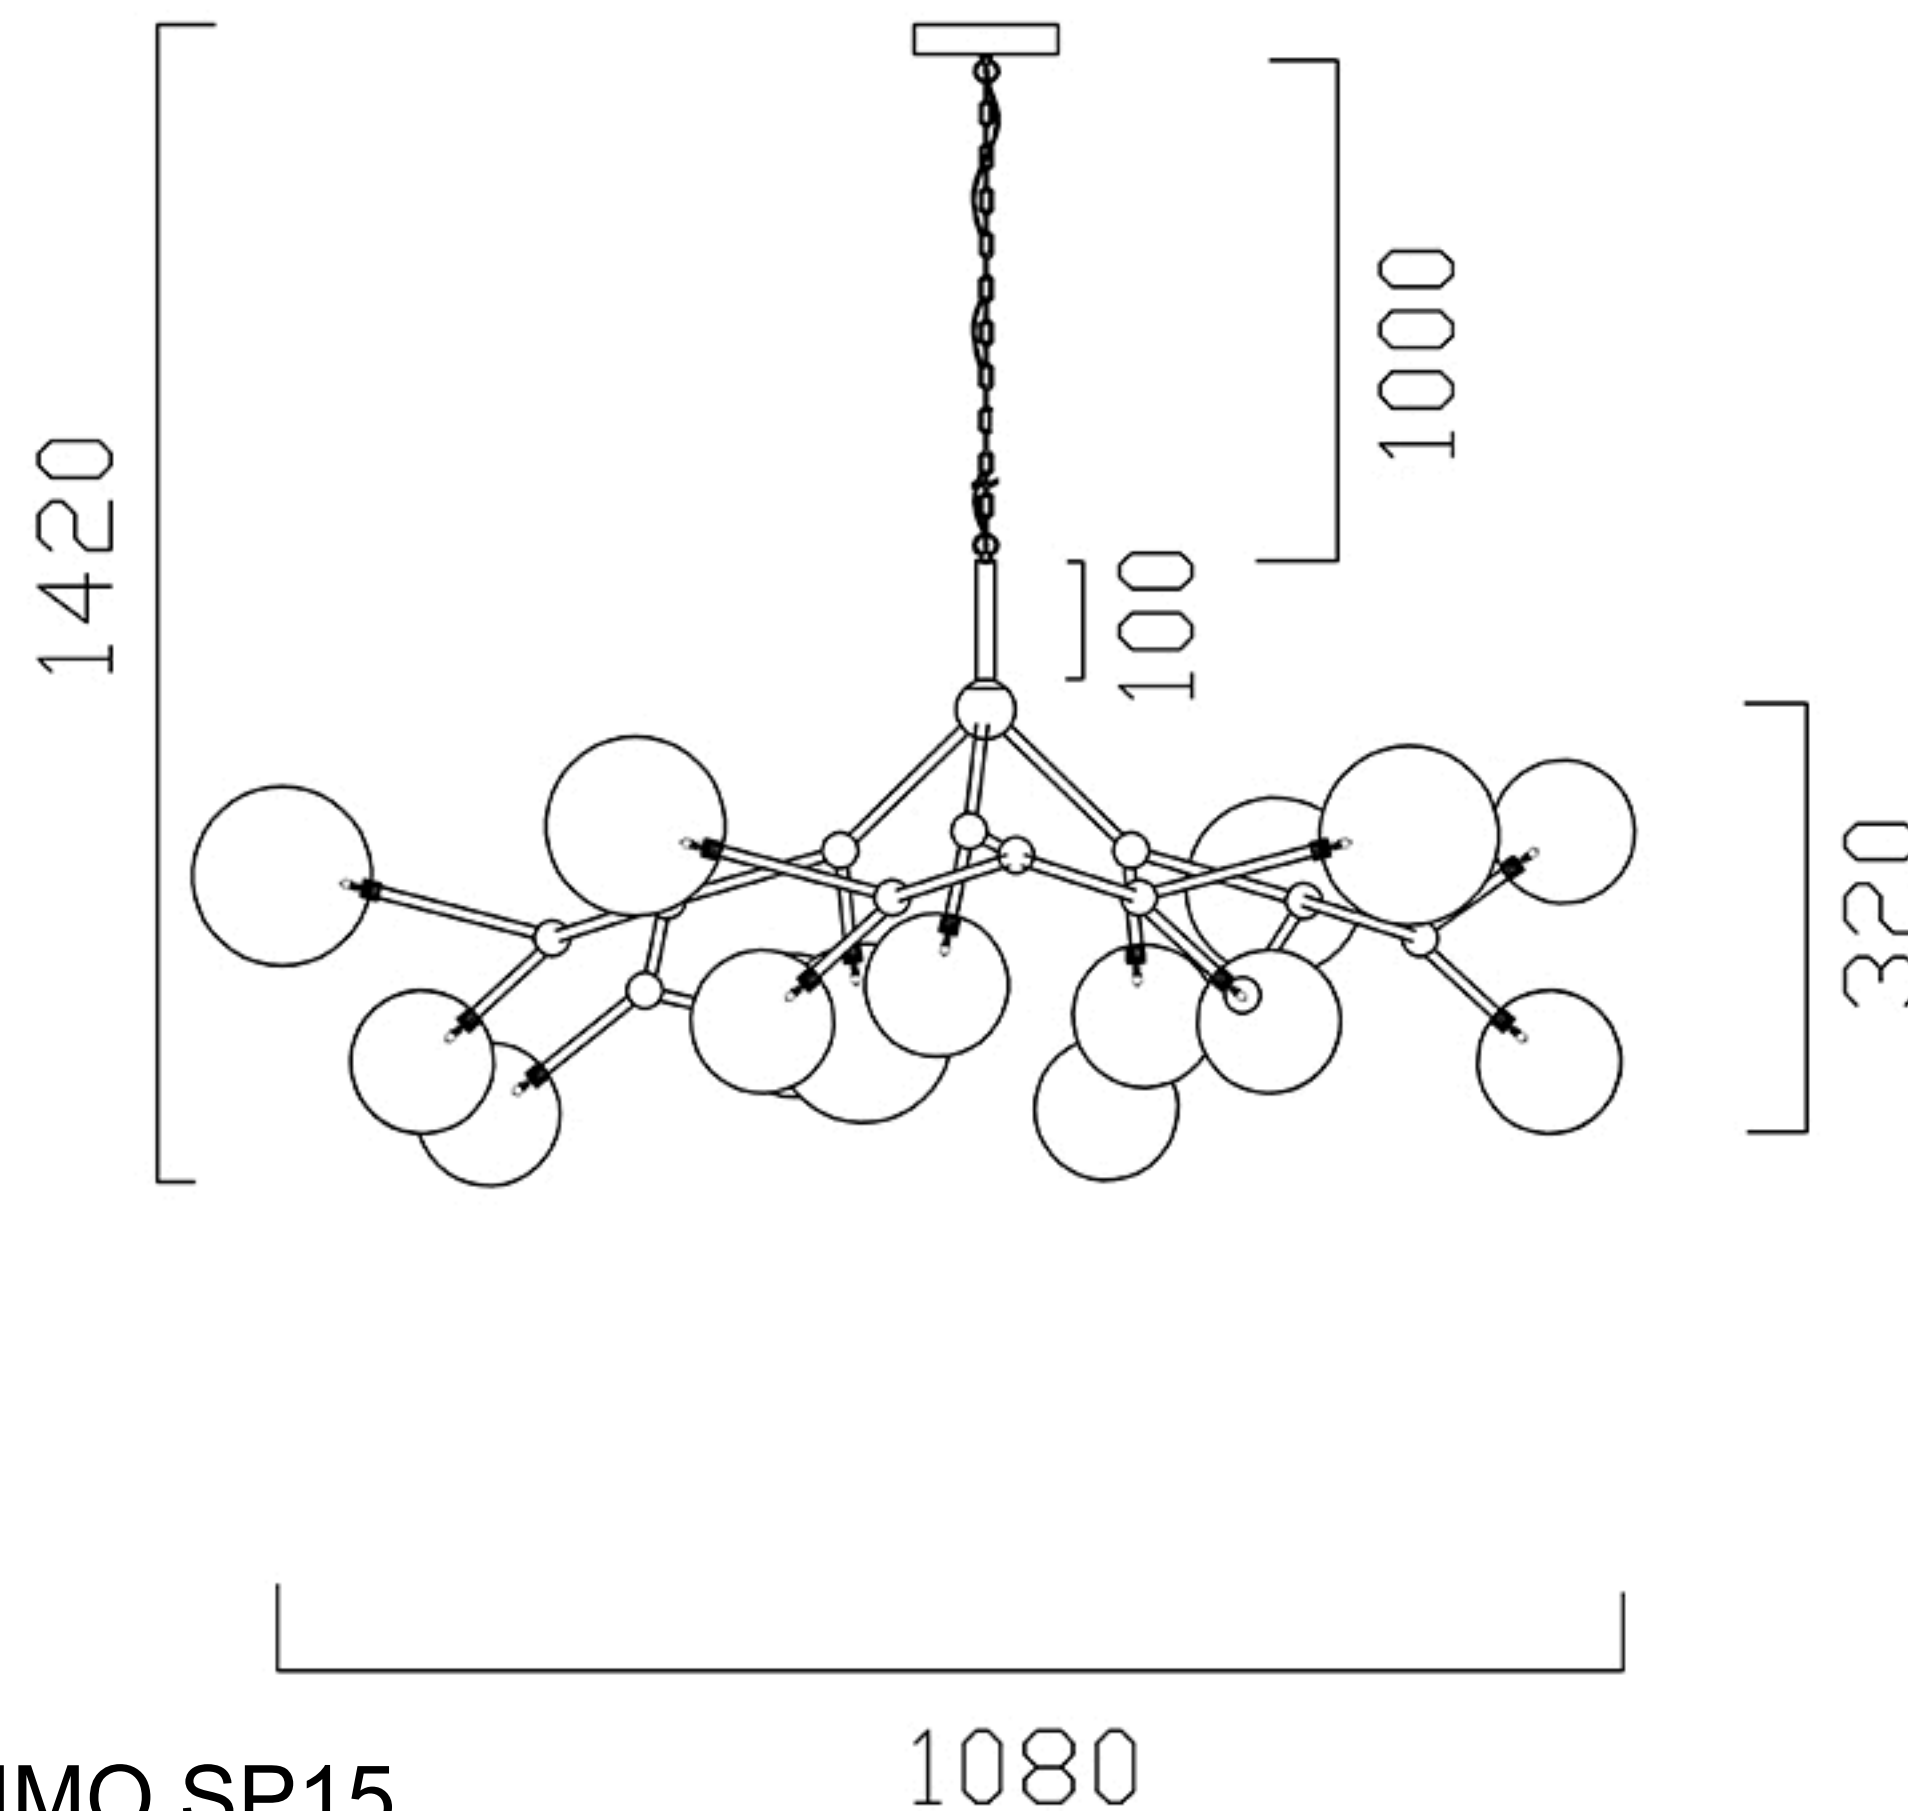

ENGLISH

Specification of installation

In order to ensure safety use, please notice the following items:

- Read and understand the whole Specification.
- Suitable for the use of 220~240V and 50~60Hz.
- Please wear gloves as installment and avoid rot on the surface of plating.
- Must be installed on the fixed places and be checked annually.
- Please turn off the lighting source by soft cloth as cleaning prohibited to use of rotted detergent.
- Please connect with the local sales service center when there are any abnormality.

CEILING PAN SIZE:

FIXTURE SIZE:

Наименование товара: MAXIMO SP15

1080