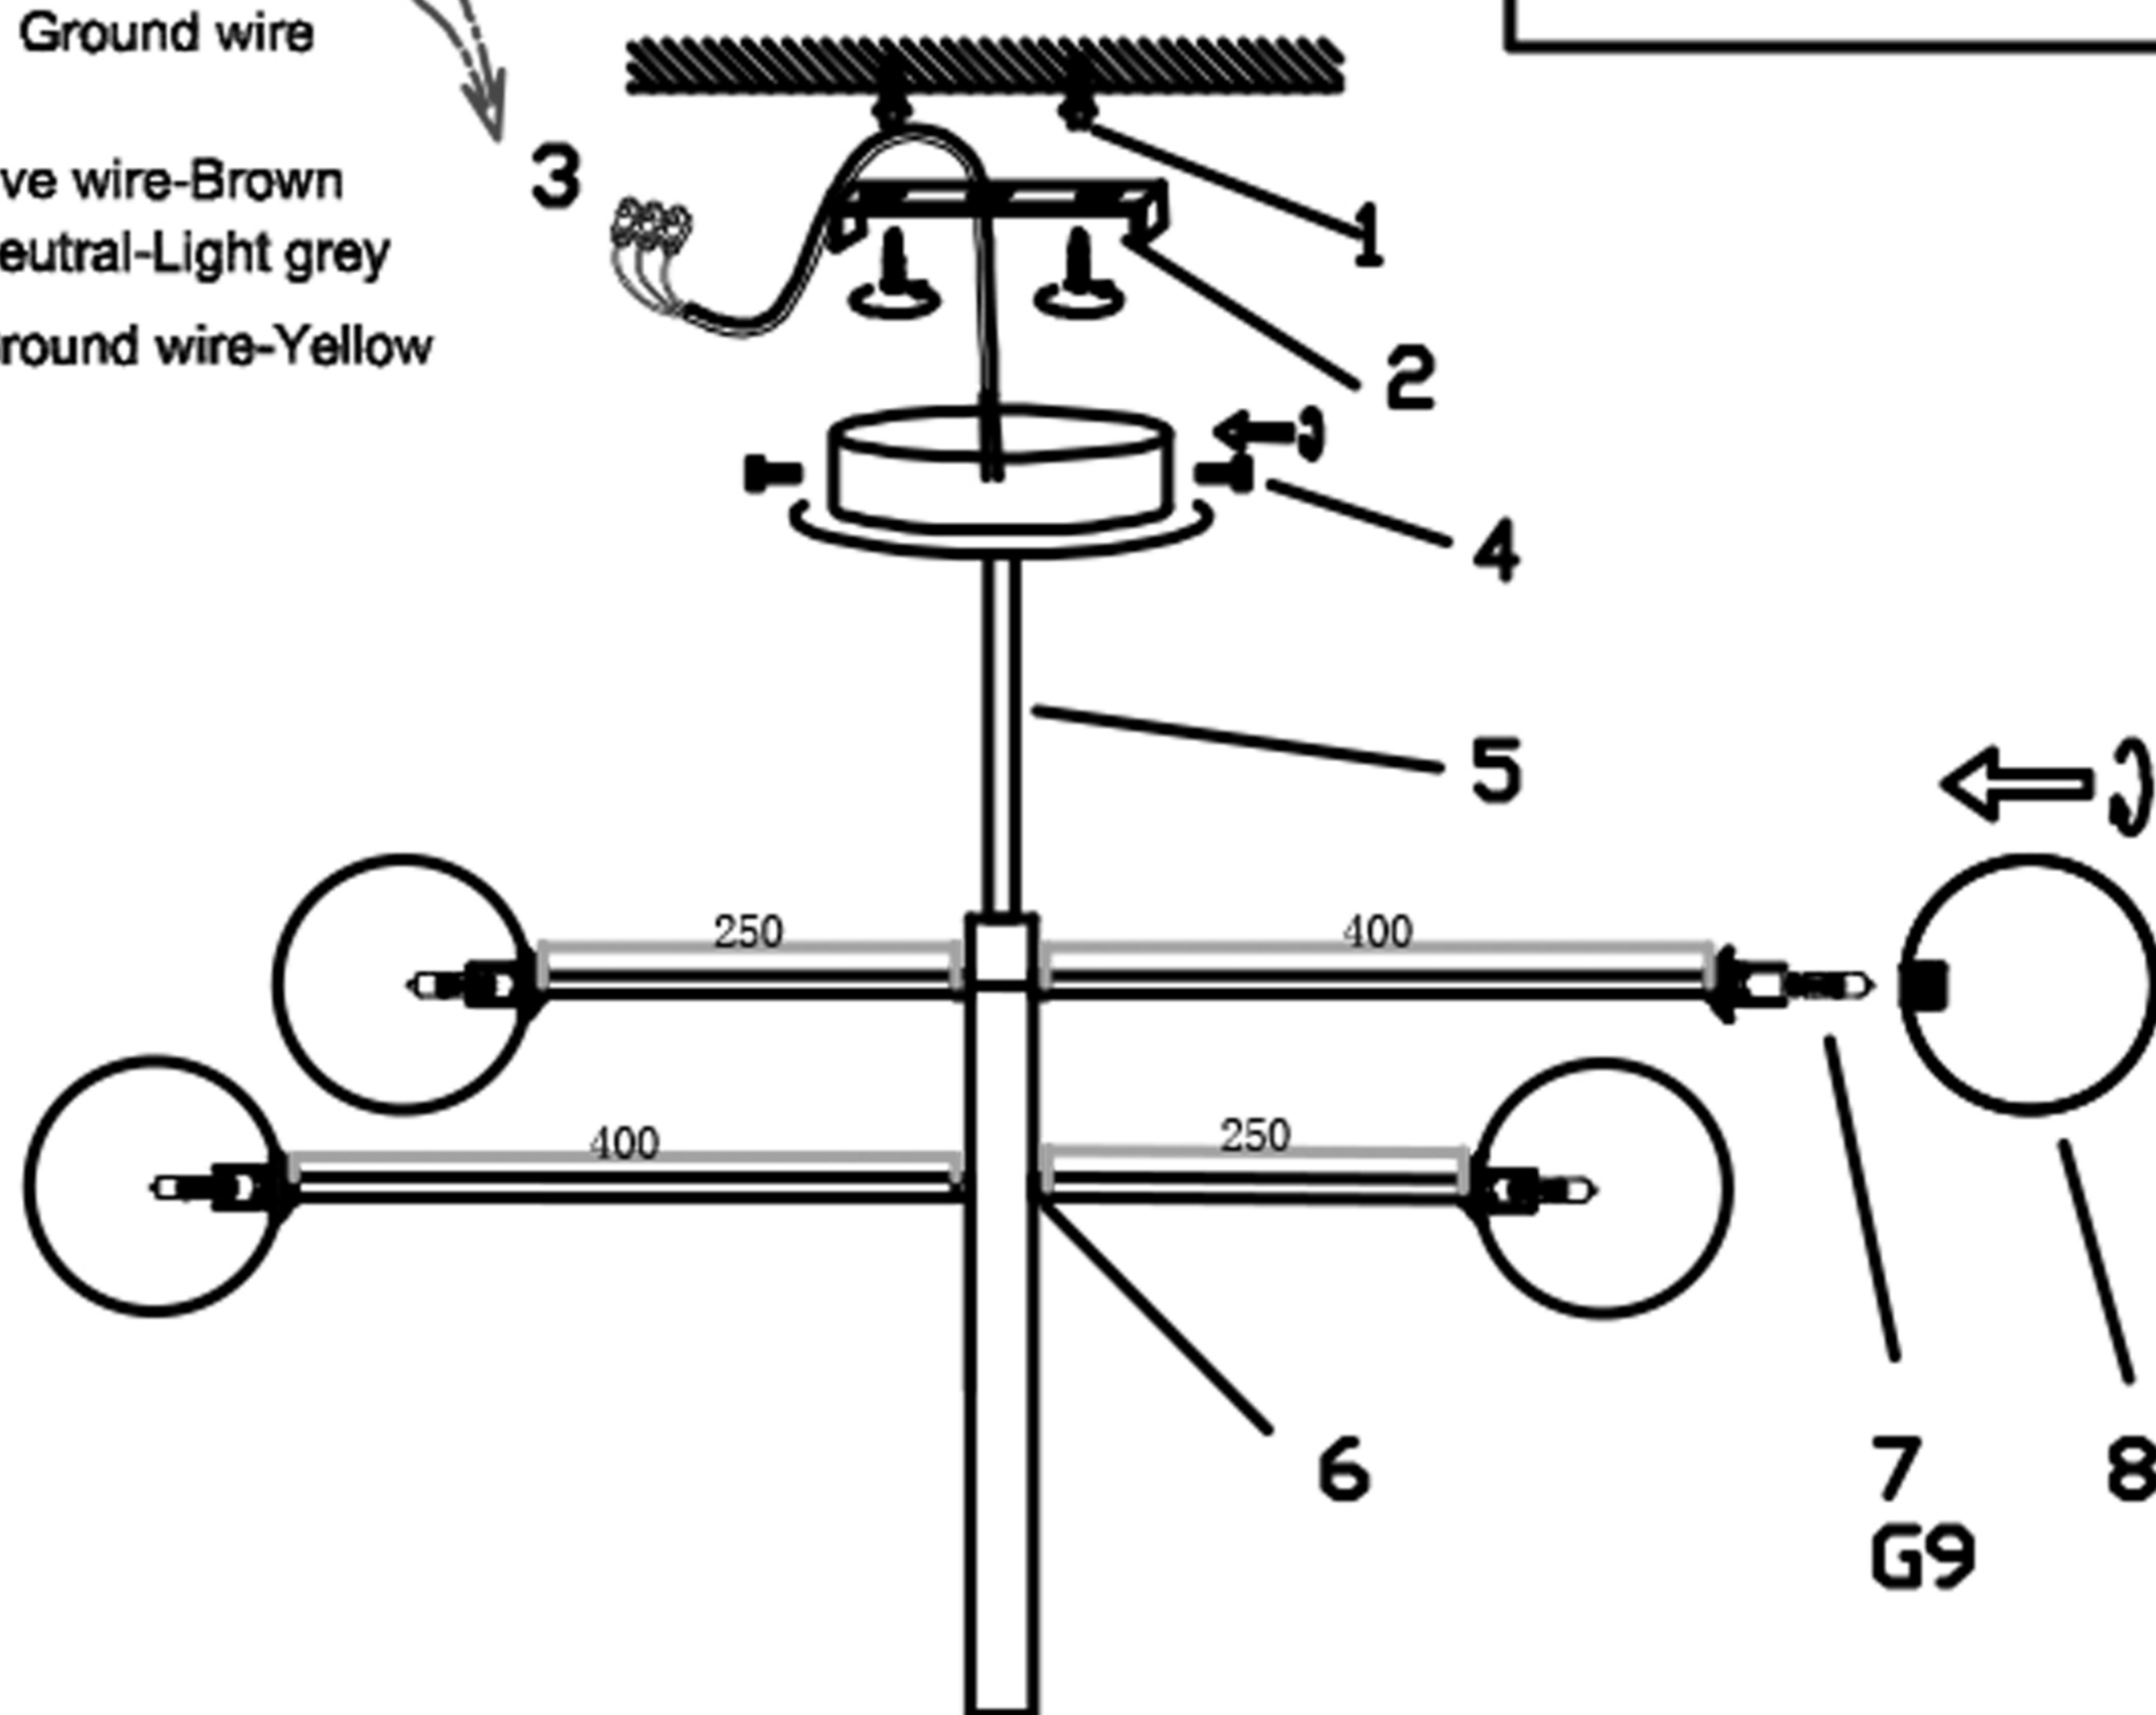

ENGLISH

Specification of installation

In order to ensure safety use, please notice the following items:

- Read and understand the whole Specification.
- Suitable for the use of 220~240V and 50~60Hz.
- Please wear gloves as installment and avoid rot on the surface of plating.
- Must be installed on the fixed places and be checked annually.
- Please turn off the lighting source by soft cloth as cleaning prohibited to use of rotten detergent.
- Please connect with the local sales service center when there are any abnormality.

Live wire-Brown
Neutral-Light grey
Ground wire-Yellow

MARZO SP12

BRONE/TRANSPARENTE

CEILING PAN SIZE:

FIXTURE SIZE: