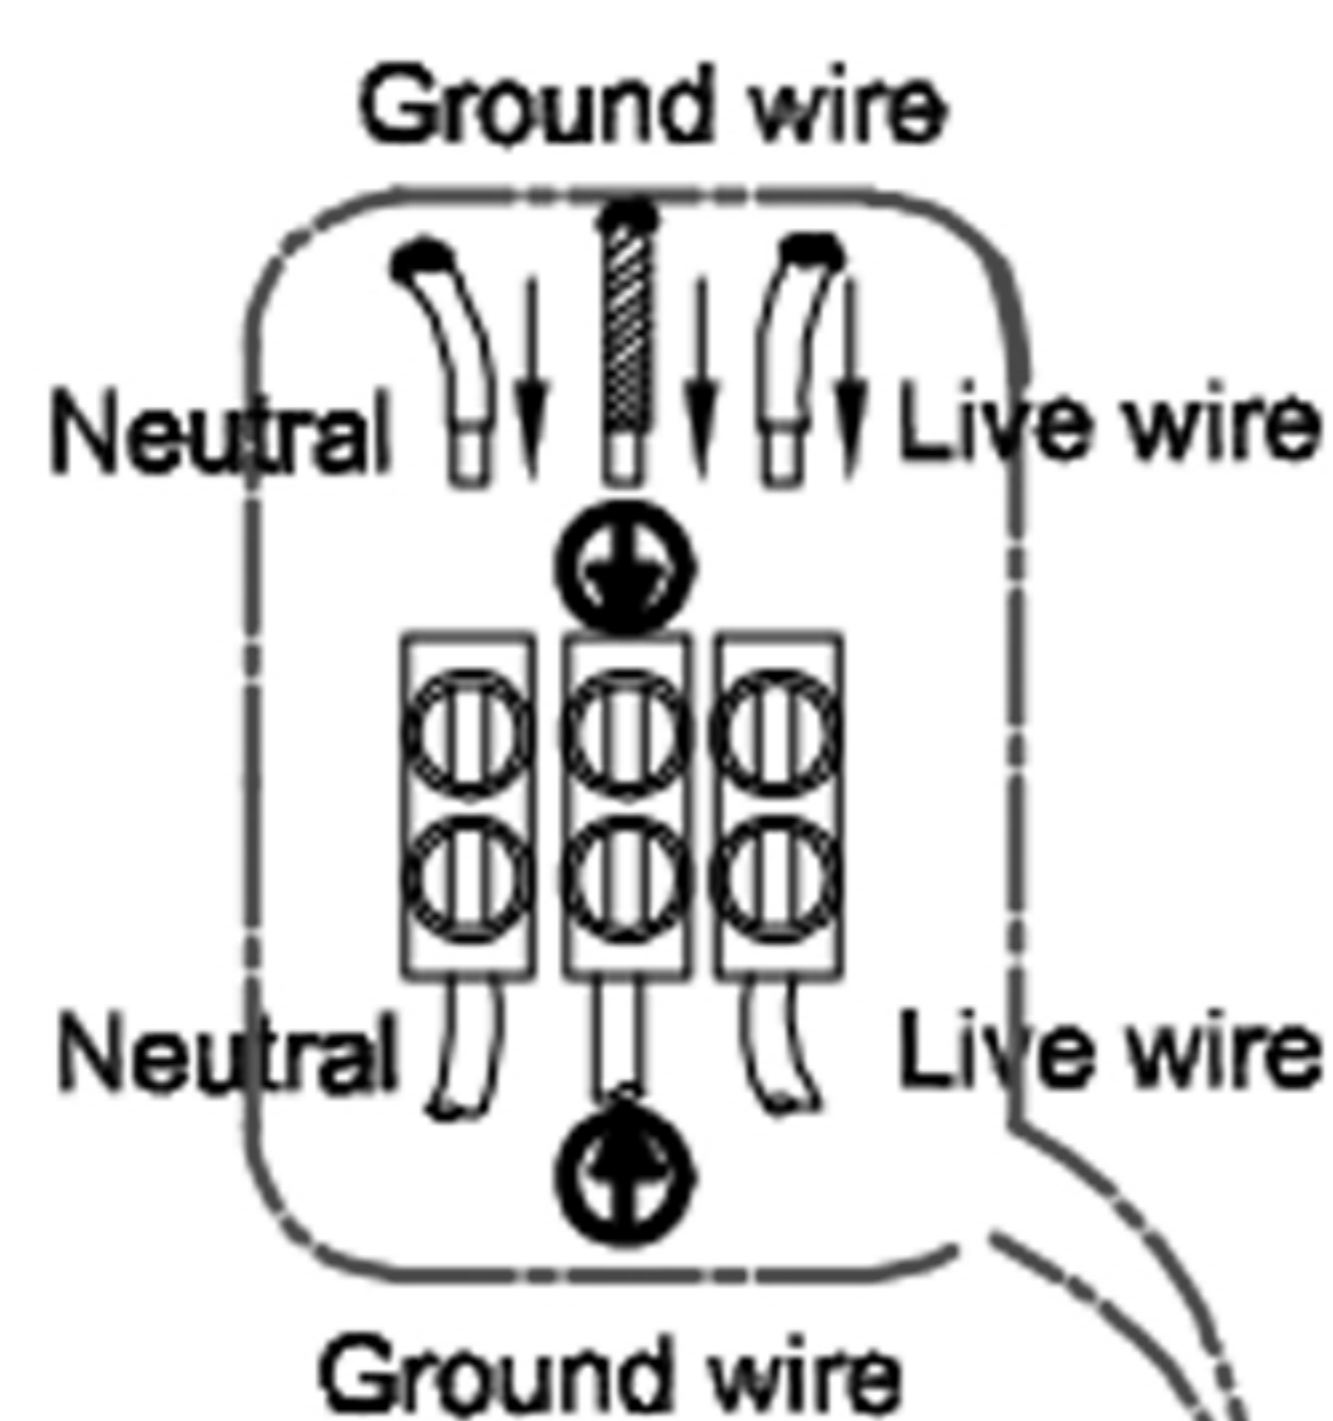

ENGLISH

Specification of installation

In order to ensure safety use, please notice the following items:

- Read and understand the whole Specification.
- Suitable for the use of 220~240V and 50~60Hz.
- Please wear gloves as installment and avoid rot on the surface of plating.
- Must be installed on the fixed places and be checked annually.
- Please turn off the lighting source by soft cloth as cleaning prohibited to use of rotten detergent.
- Please connect with the local sales service center when there are any abnormality.

Live wire-Brown
Neutral-Light grey
Ground wire-Yellow

MARZO SP12

BRONE/TRANSPARENTE

CEILING PAN SIZE:

FIXTURE SIZE: