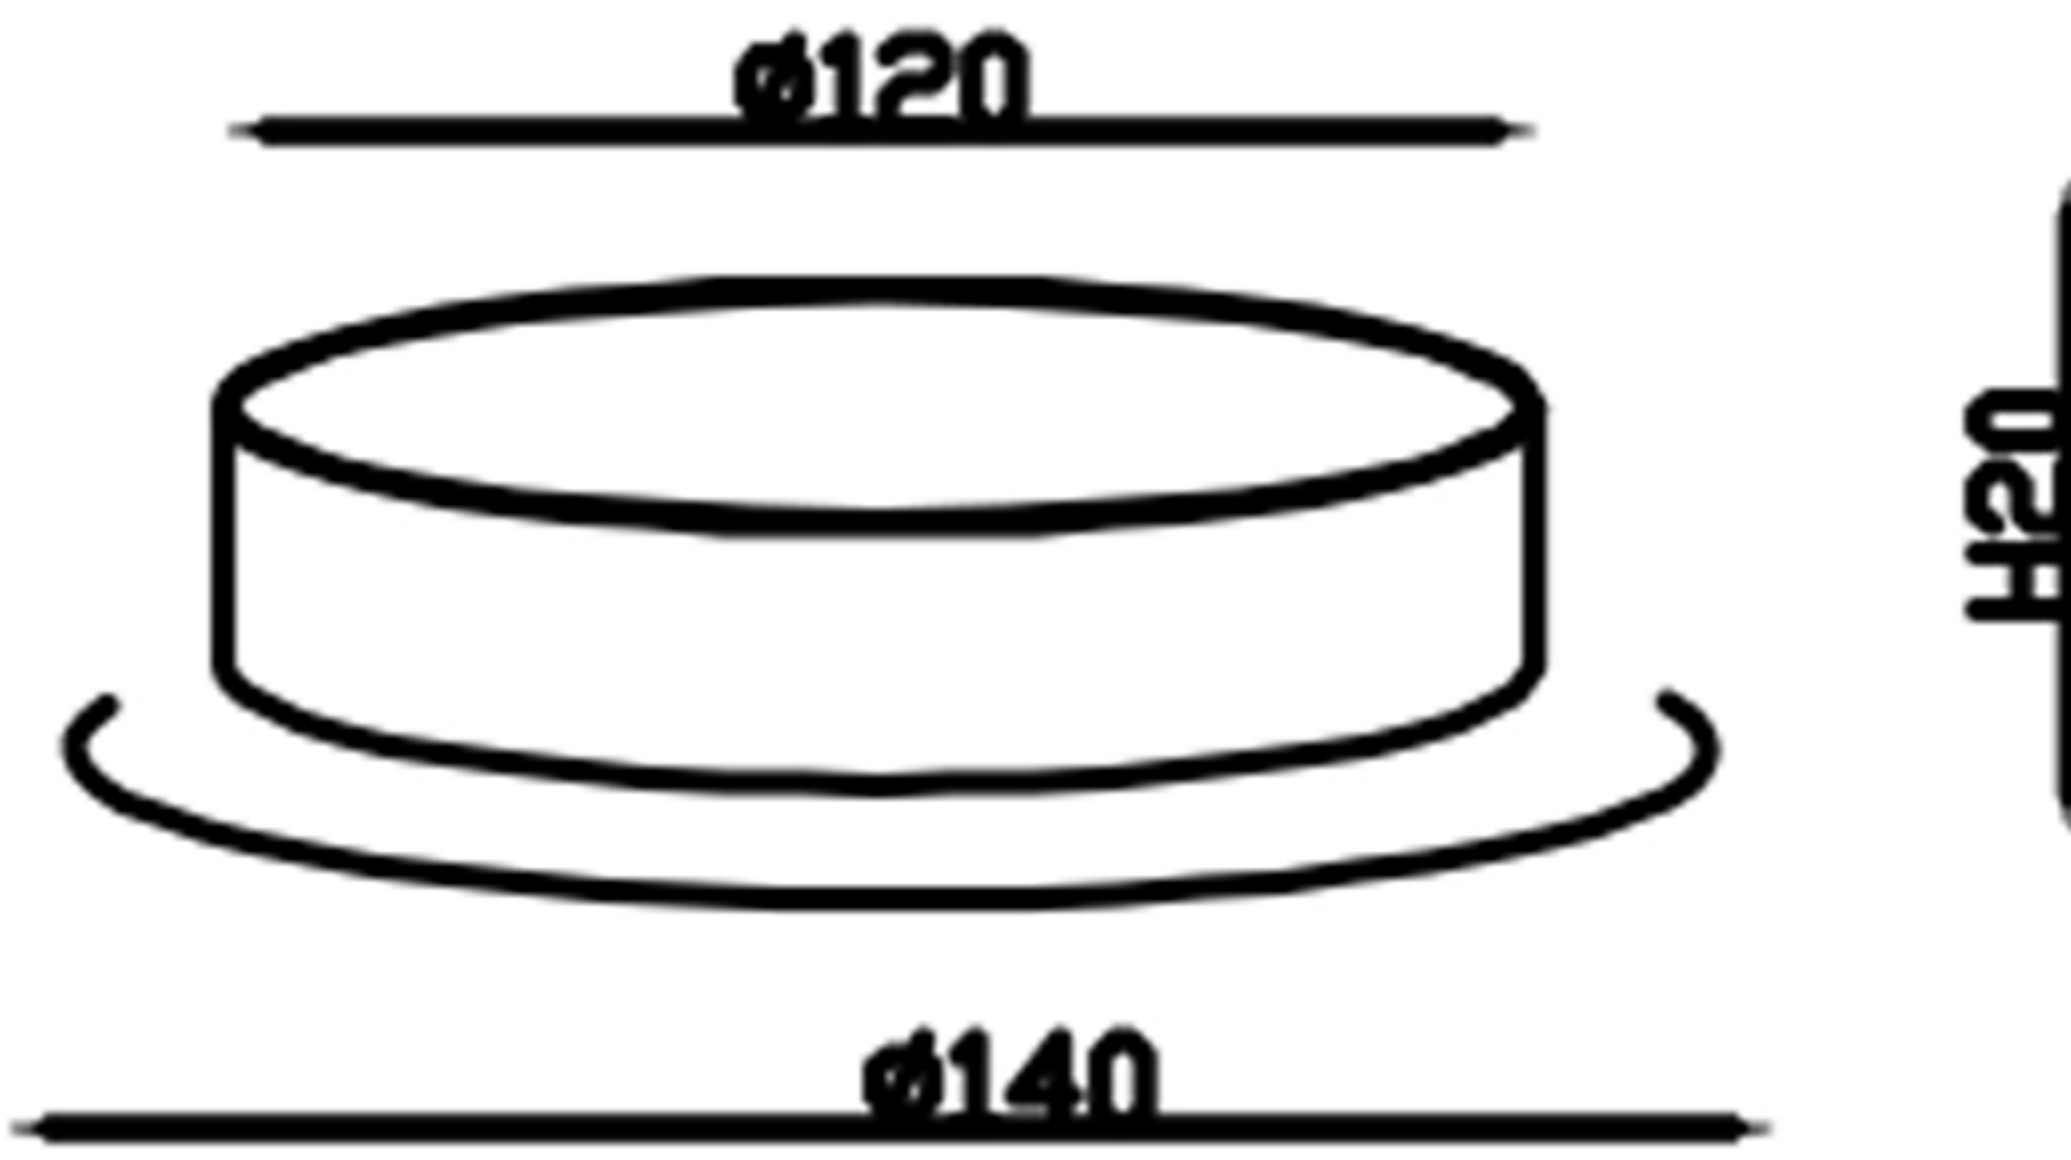

ENGLISH

Specification of installation

In order to ensure safety use, please notice the following items:

- Read and understand the whole Specification.
- Suitable for the use of 220~240V and 50~60Hz.
- Please wear gloves as installment and avoid rot on the surface of plating.
- Must be installed on the fixed places and be checked annually.
- Please turn off the lighting source by soft cloth as cleaning prohibited to use of rotten detergent.
- Please connect with the local sales service center when there are any abnormality.

Live wire-Brown
Neutral-Light grey
Ground wire-Yellow

MARZO SP12

BRONE/TRANSPARENTE

CEILING PAN SIZE:

FIXTURE SIZE: