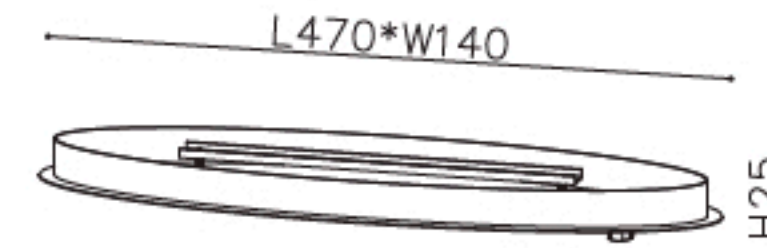

Инструкция по сборке

Габаритные размеры

ENGLISH

Specification of Installation

In order to ensure safety use, please notice the following items:

- Read and understand the whole Specification.
- Suitable for the use of 220~240V and 50~60Hz.
- Please wear gloves as installment and avoid rot on the surface of plating.
- Must be installed on the fixed places and be checked annually.
- Please turn off the lighting source by soft cloth as cleaning prohibited to use of rotted detergent.
- Please connect with the local sales service center when there are any abnormality.

- 1 Wall anchor
- 2 Mounting
- 3 Self-tapping screw
- 4 Terminal
- 5 Screw
- 6 Crystal
- 7 E14 bulb

CEILING PAN SIZE:

FIXTURE SIZE:

- A (17 STRING)
- B (17 STRING)
- C (17 STRING)
- D (17 STRING)

Наименование товара: ROMEO SP8 L1000