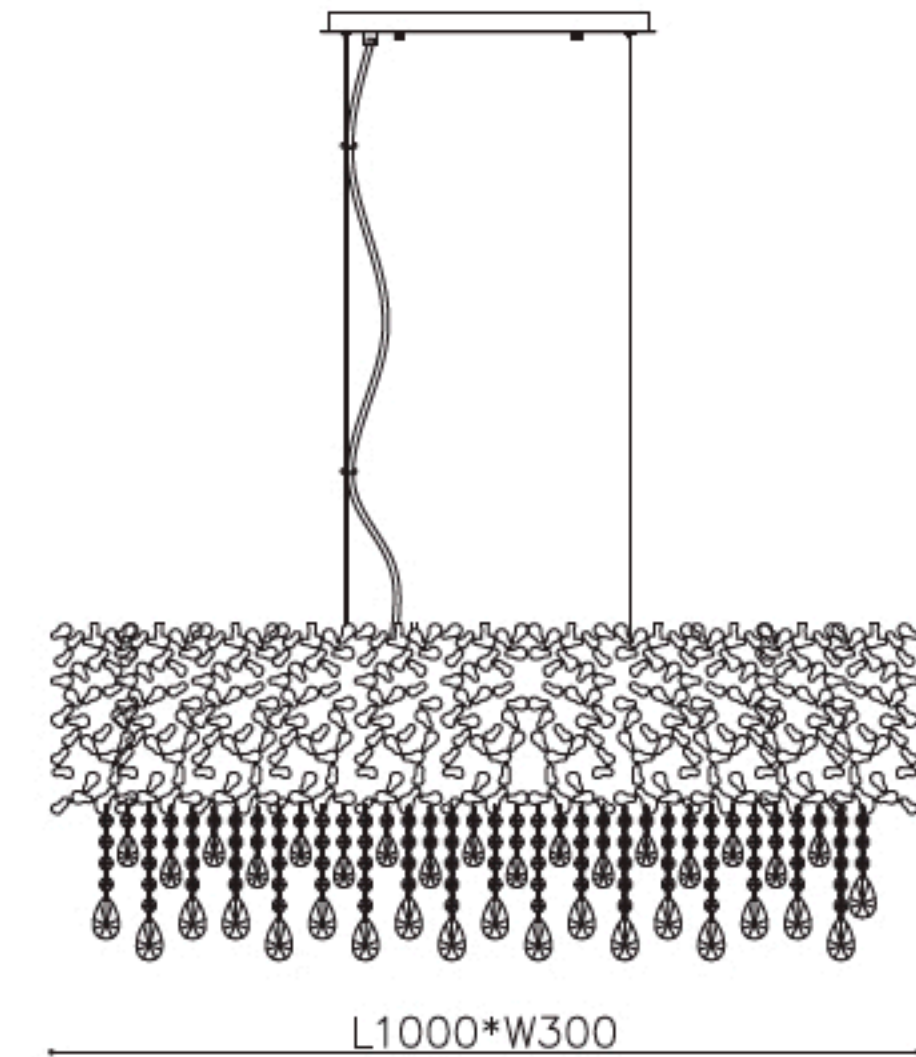

Инструкция по сборке

Габаритные размеры

ENGLISH

Specification of Installation

In order to ensure safety use, please notice the following items:

- Read and understand the whole Specification.
- Suitable for the use of 220~240V and 50~60Hz.
- Please wear gloves as installment and avoid rot on the surface of plating.
- Must be installed on the fixed places and be checked annually.
- Please turn off the lighting source by soft cloth as cleaning prohibited to use of rotted detergent.
- Please connect with the local sales service center when there are any abnormality.

- 1 Wall anchor
- 2 Mounting
- 3 Self-tapping screw
- 4 Terminal
- 5 Screw
- 6 Crystal
- 7 E14 bulb

CEILING PAN SIZE:

FIXTURE SIZE:

- A (17 STRING)
- B (17 STRING)
- C (17 STRING)
- D (17 STRING)

Наименование товара: ROMEO SP8 L1000