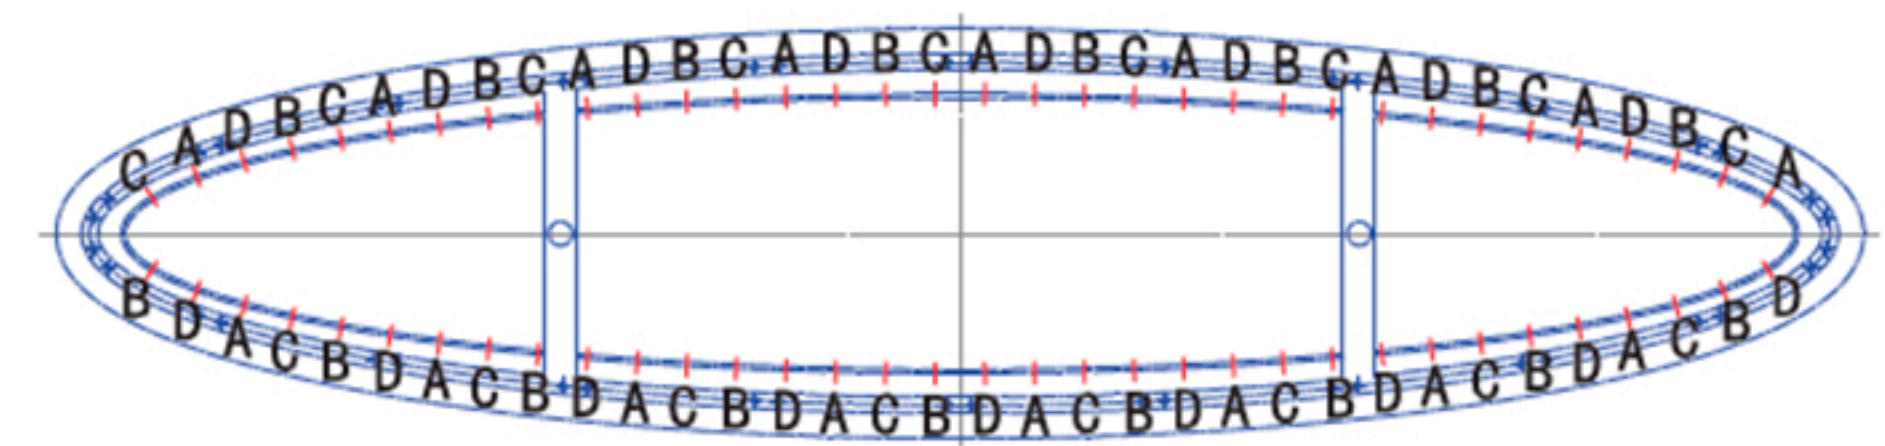

- 1 Wall anchor
- 2 Mounting
- 3 Self-tapping screw
- 4 Terminal
- 5 Screw
- 6 Crystal
- 7 E14 bulb

CEILING PAN SIZE:

FIXTURE SIZE:

- A (17 STRING)
- B (17 STRING)
- C (17 STRING)
- D (17 STRING)

Наименование товара: ROMEO SP8 L1000