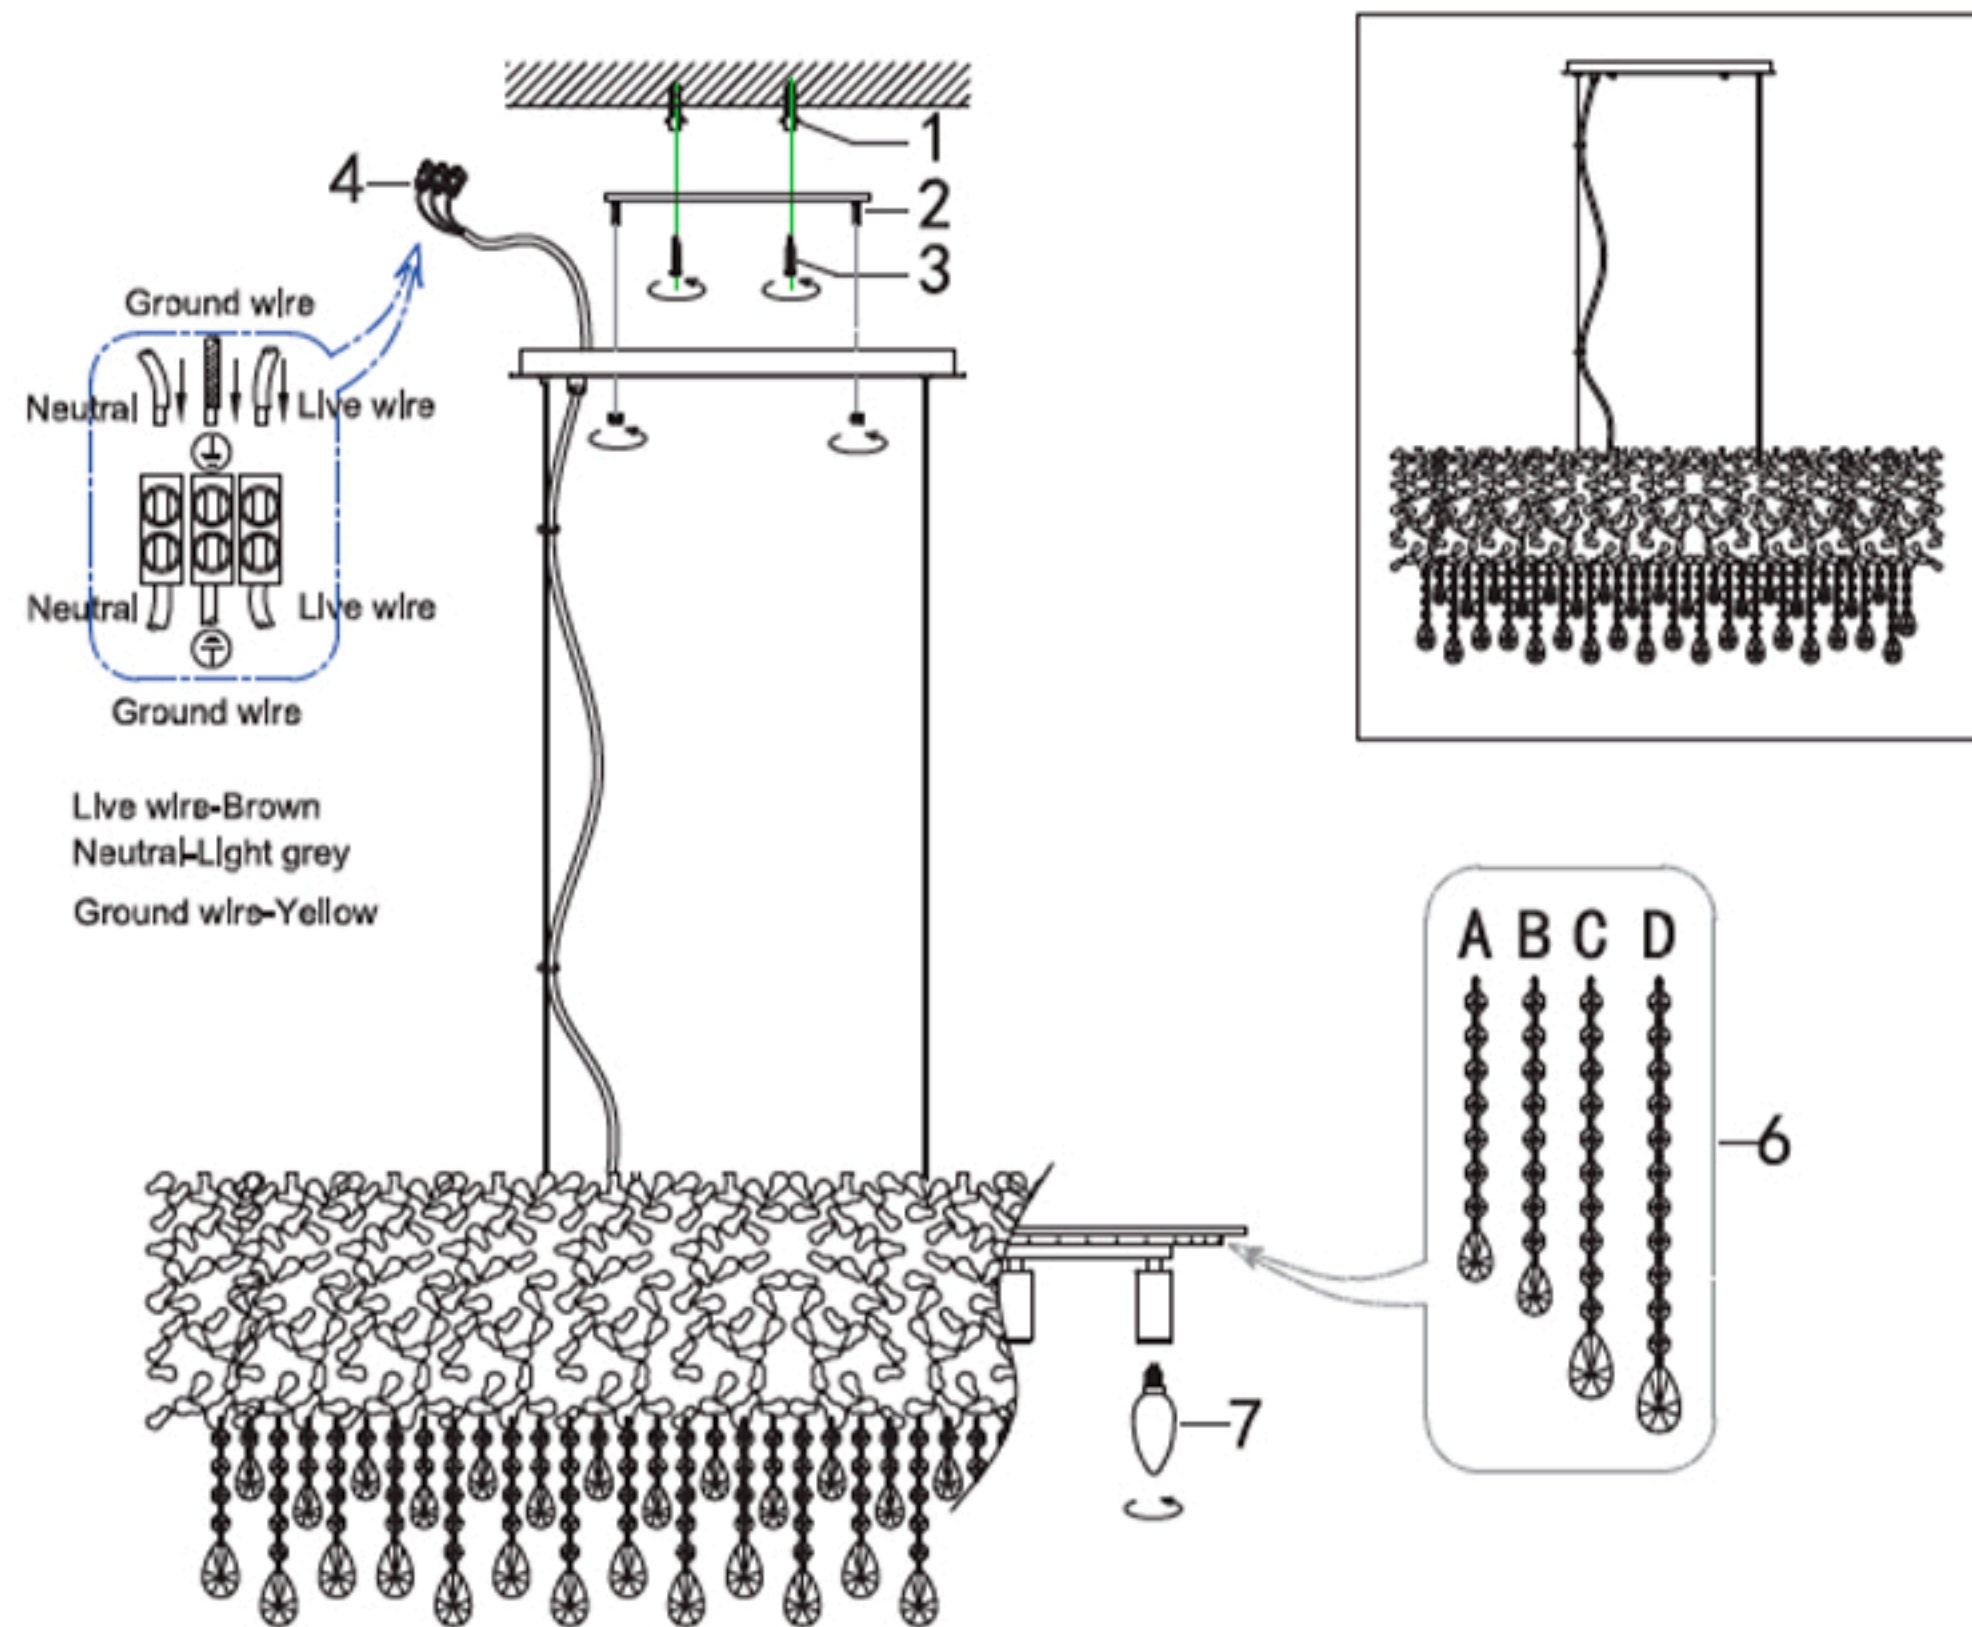

Инструкция по сборке

Габаритные размеры

ENGLISH

Specification of Installation

In order to ensure safety use, please notice the following items:

- Read and understand the whole Specification.
- Suitable for the use of 220~240V and 50~60Hz.
- Please wear gloves as installment and avoid rot on the surface of plating.
- Must be installed on the fixed places and be checked annually.
- Please turn off the lighting source by soft cloth as cleaning prohibited to use of rotted detergent.
- Please connect with the local sales service center when there are any abnormality.

- 1 Wall anchor
- 2 Mounting
- 3 Self-tapping screw
- 4 Terminal
- 5 Screw
- 6 Crystal
- 7 E14 bulb

CEILING PAN SIZE:

FIXTURE SIZE:

- A (17 STRING)
- B (17 STRING)
- C (17 STRING)
- D (17 STRING)

Наименование товара: ROMEO SP8 L1000