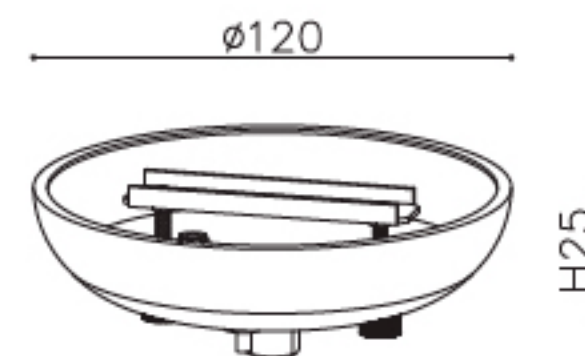

Инструкция по сборке

ENGLISH

Габаритные размеры

Specification of Installation

In order to ensure safety use, please notice the following items:

- Read and understand the whole Specification.
- Suitable for the use of 220~240V and 50~60Hz.
- Please wear gloves as Installment and avoid rot on the surface of plating.
- Must be installed on the fixed places and be checked annually.
- Please turn off the lighting source by soft cloth as cleaning prohibited to use of rotted detergent.
- Please connect with the local sales service center when there are any abnormality.

CEILING PAN SIZE:

FIXTURE SIZE:

- A (24 STRING)
- B (24 STRING)
- C (24 STRING)
- D (24 STRING)

Наименование товара: ROMEO SP10 D600