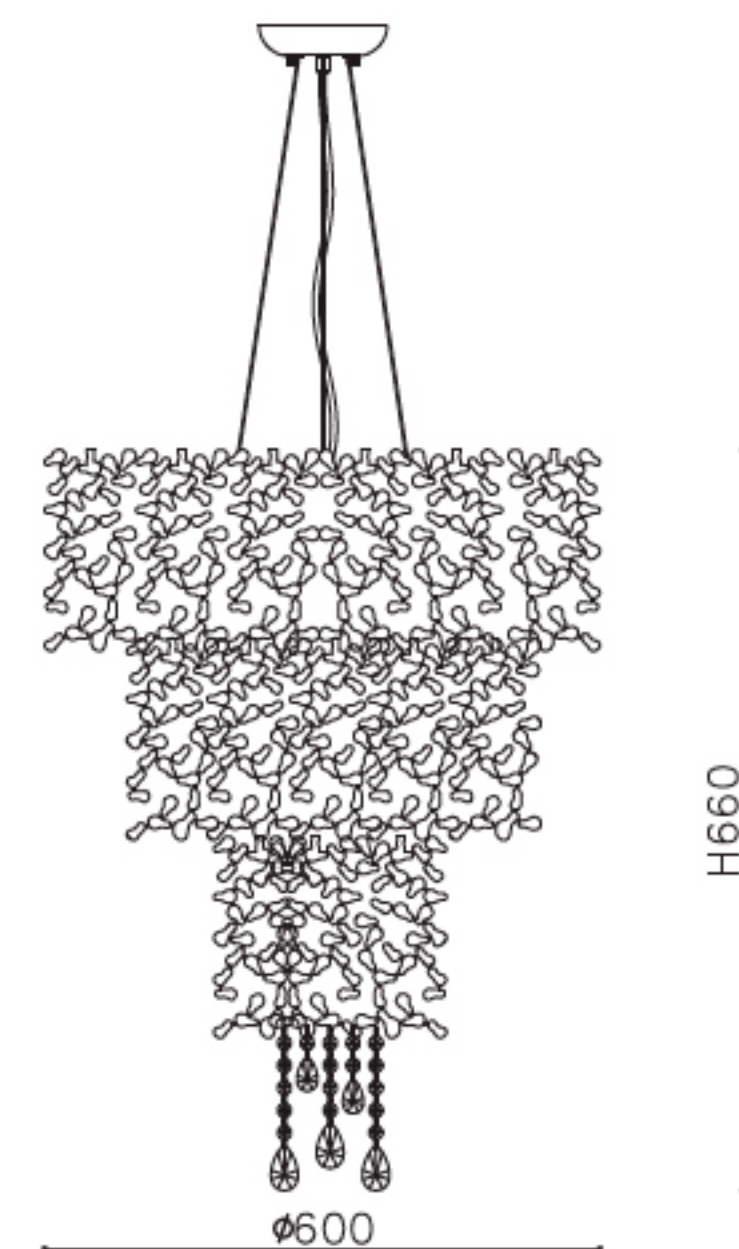

Инструкция по сборке

ENGLISH

Габаритные размеры

Specification of Installation

In order to ensure safety use, please notice the following items:

- Read and understand the whole Specification.
- Suitable for the use of 220~240V and 50~60Hz.
- Please wear gloves as Installment and avoid rot on the surface of plating.
- Must be installed on the fixed places and be checked annually.
- Please turn off the lighting source by soft cloth as cleaning prohibited to use of rotted detergent.
- Please connect with the local sales service center when there are any abnormality.

CEILING PAN SIZE:

FIXTURE SIZE:

- A (24 STRING)
- B (24 STRING)
- C (24 STRING)
- D (24 STRING)

Наименование товара: ROMEO SP10 D600