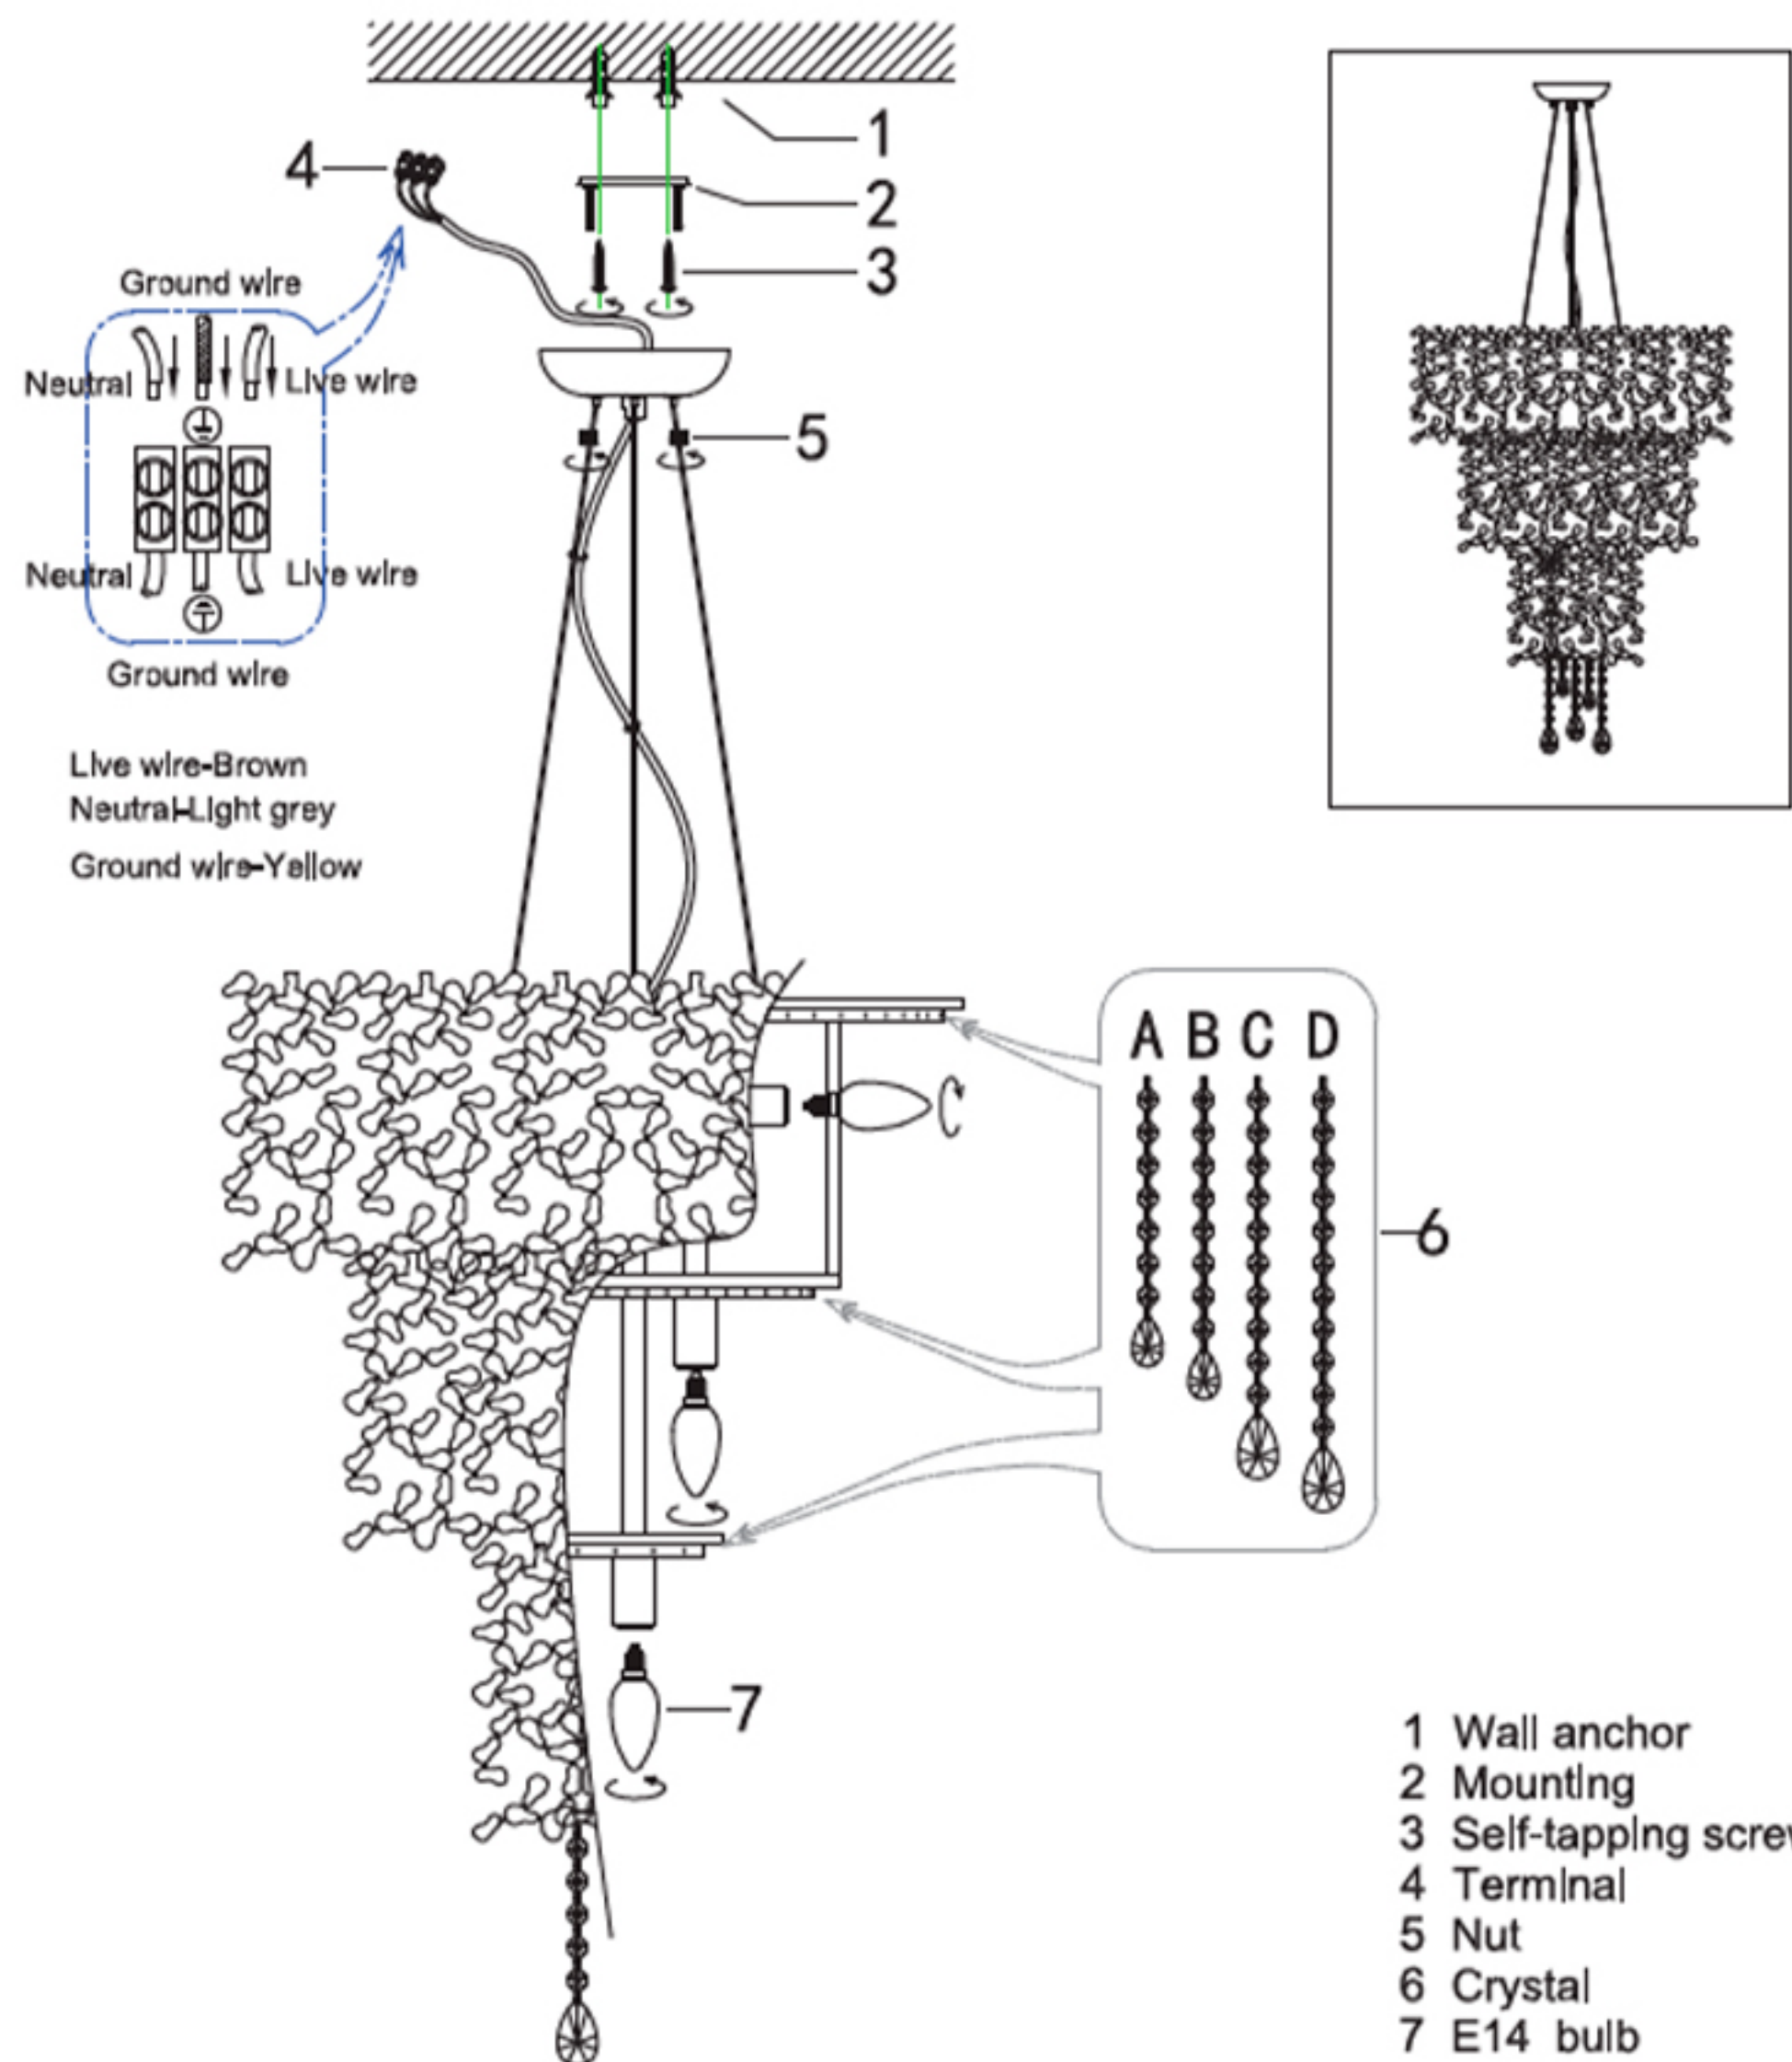

Инструкция по сборке

ENGLISH

Габаритные размеры

Specification of Installation

In order to ensure safety use, please notice the following items:

- Read and understand the whole Specification.
- Suitable for the use of 220~240V and 50~60Hz.
- Please wear gloves as Installment and avoid rot on the surface of plating.
- Must be installed on the fixed places and be checked annually.
- Please turn off the lighting source by soft cloth as cleaning prohibited to use of rotted detergent.
- Please connect with the local sales service center when there are any abnormality.

CEILING PAN SIZE:

FIXTURE SIZE:

- A (24 STRING)
- B (24 STRING)
- C (24 STRING)
- D (24 STRING)

Наименование товара: ROMEO SP10 D600