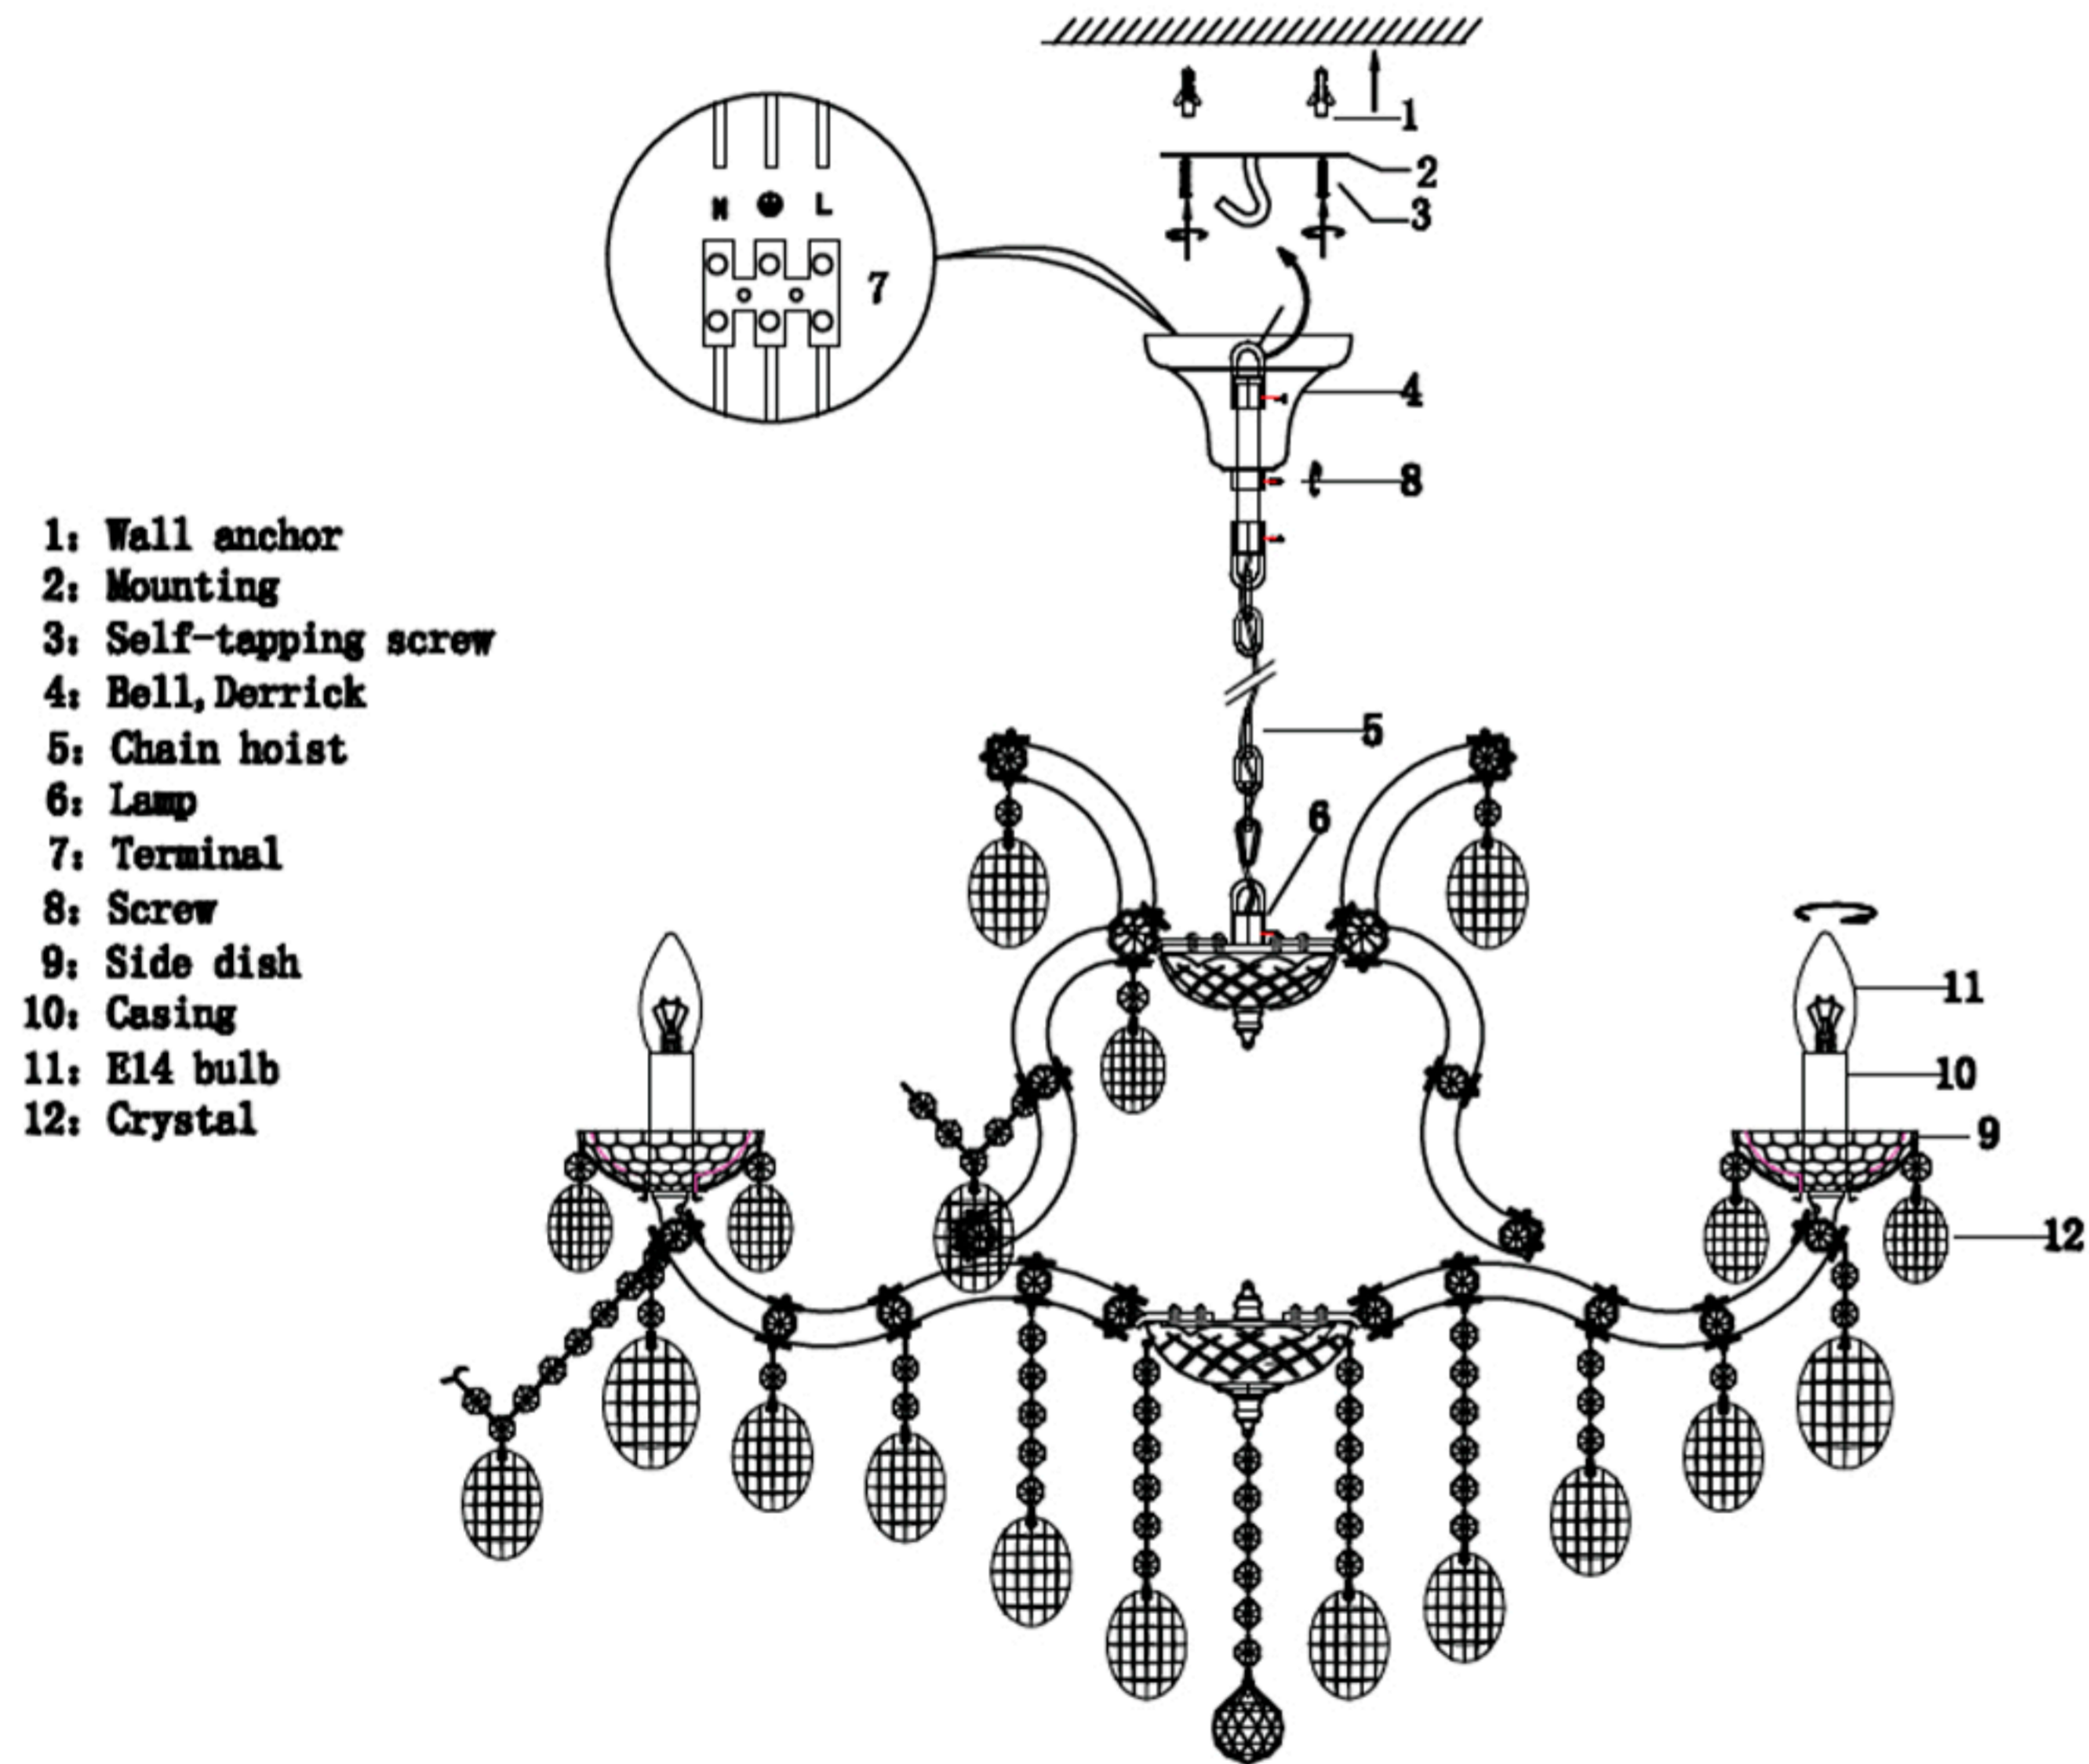

# Инструкция по сборке

In order to ensure safety use, please notice the following items:

- . Read and understand the whole Specification.
- . Suitable for the use of 220~240v and 50~60Hz.
- . Please wear gloves as installment and avoid rot on the surface of plating.
- . Must be installed on the fixed places and be checked annually.
- . Please turn off the lighting source by soft cloth as cleaning prohibited to use of rotted detergent.
- . Please connect with the local sales service centhr when there are any abnormality.

## CEILING PAN SIZE

## FIXTURE SIZE:

Наименование артикула: HOLLYWOOD SP8

|  |   |  |             |       |
|--|---|--|-------------|-------|
|  | A |  | 14#/112.5"  | 8PCS  |
|  | B |  | 14#/112"    | 36PCS |
|  | C |  | 14#/213"    | 8PCS  |
|  | D |  | 14#/112.5"  | 8PCS  |
|  | E |  | 14#/212.5"  | 8PCS  |
|  | F |  | 14#/412.5"  | 8PCS  |
|  | G |  | 14#/412.5"  | 4PCS  |
|  | H |  | 14#/4140#   | 1PC   |
|  | I |  | 14#/512.5"  | 8PCS  |
|  | J |  | 14#/1312.5" | 8PCS  |

Наименование артикула: HOLLYWOOD SP8