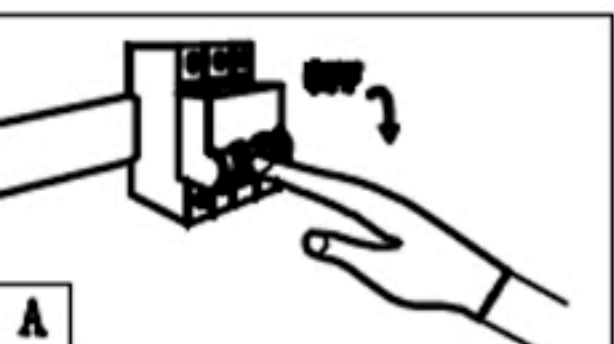

Наименование артикула: HOLLYWOOD SP8