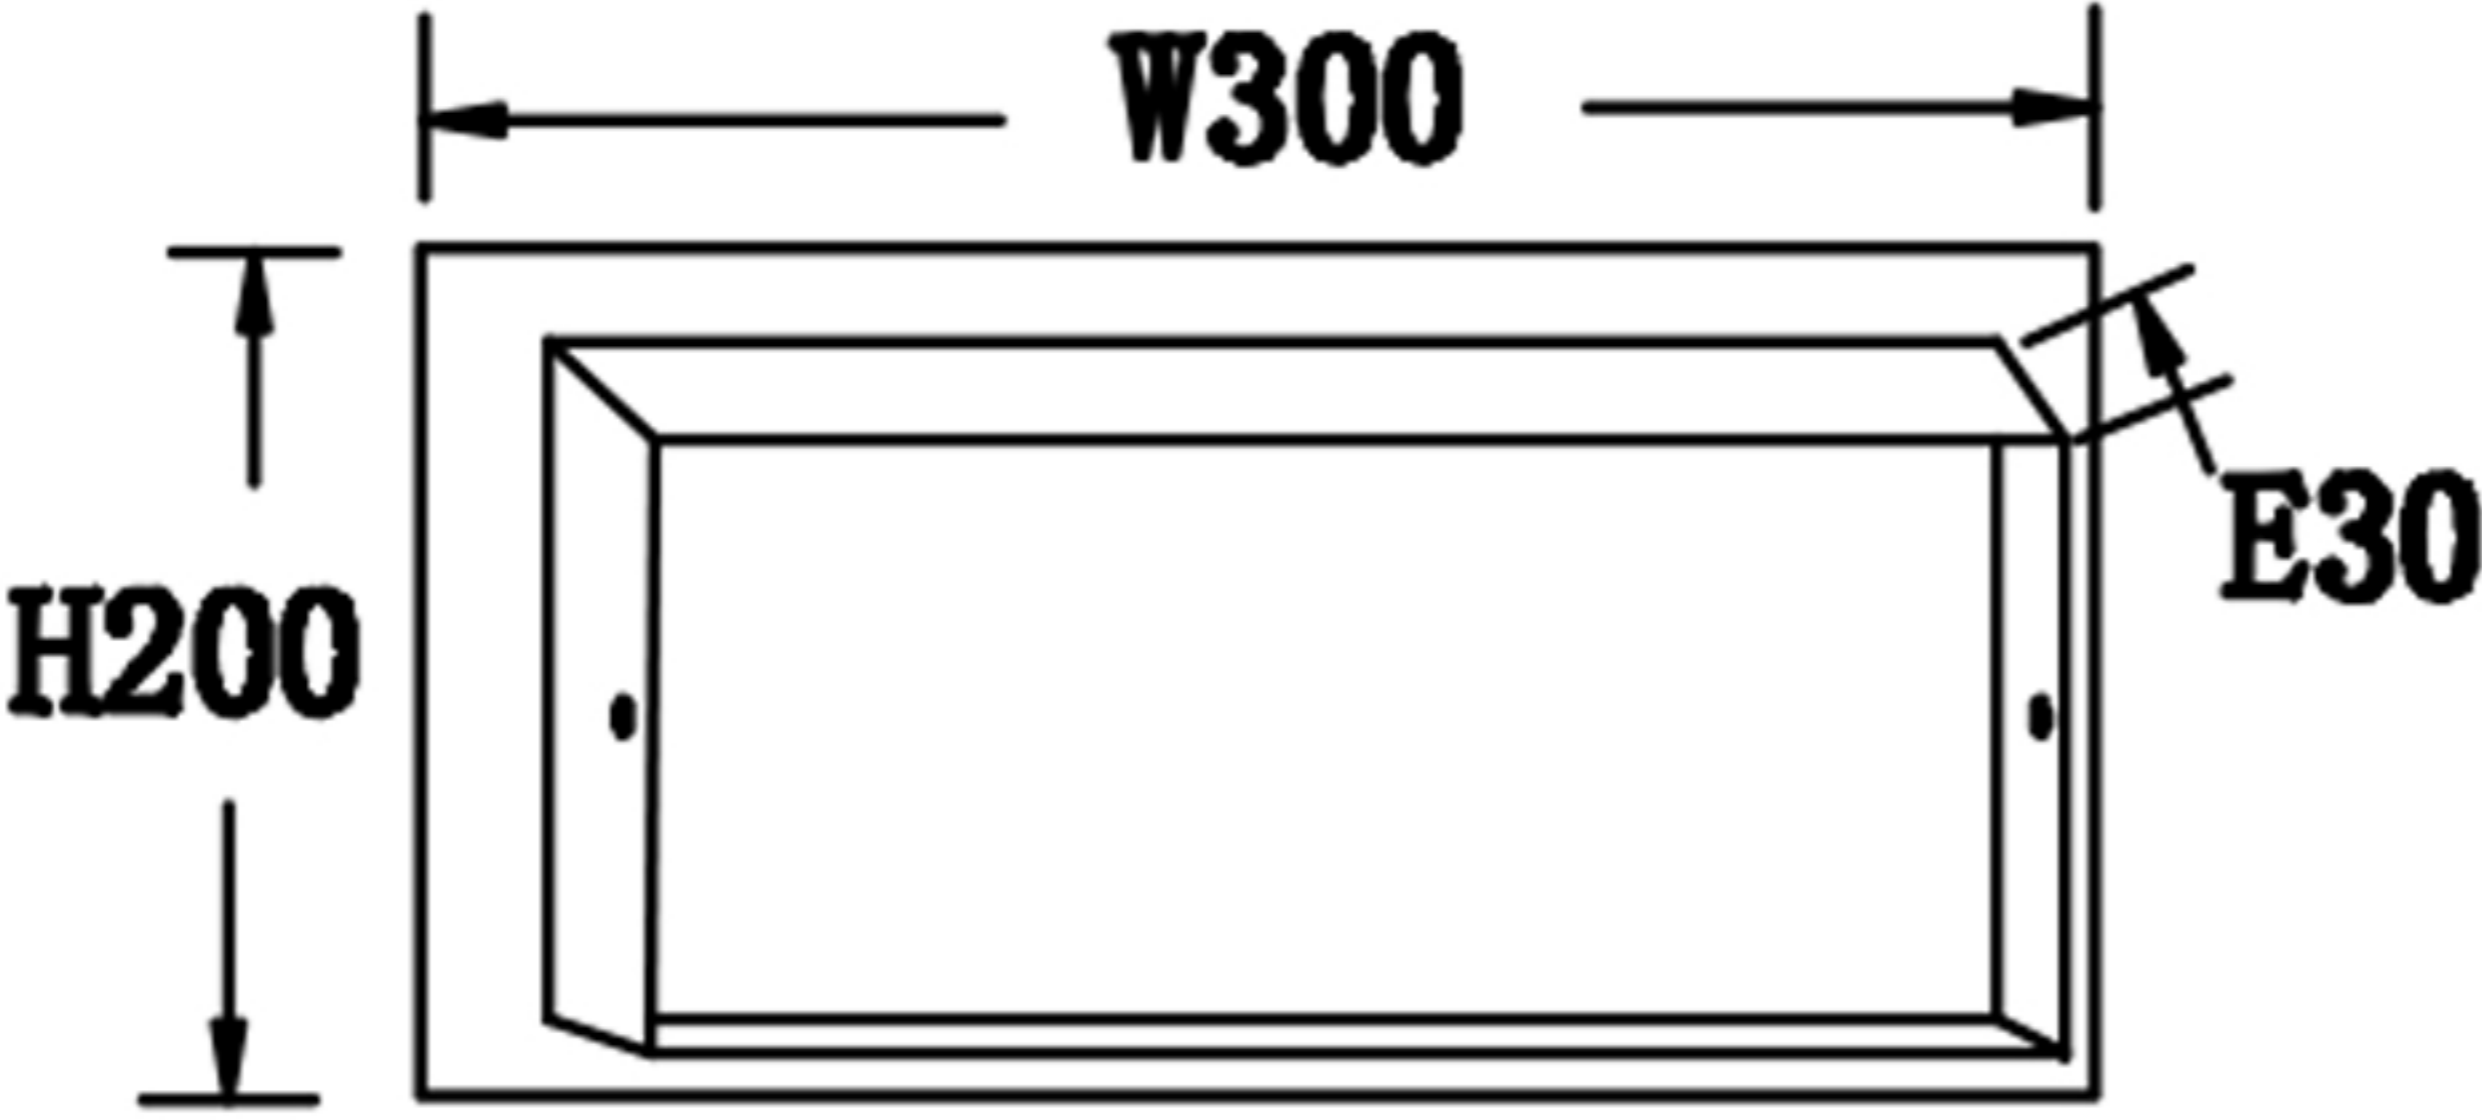

ENGLISH

Specification of installation

In order to ensure safety use, please notice the following items:

- Read and understand the whole Specification.
- Suitable for the use of 220-240V and 50-60HZ.
- Please wear gloves as installment and avoid rot on the surface of plating.
- Must be installed on the fixed places and be checked annually.
- Please turn off the lighting source by soft cloth as cleaning prohibited to use of rotted detergent.
- Please connect with the local sales service center when there are any abnormality.

Live wire-Brown
Neutral-Light grey
Ground wire-Yellow

- 1 Wall anchor
- 2 Mounting
- 3 Self-tapping screw
- 4 Terminal
- 5 Nut
- 6 Code

CLT 226W250USB

WALL OF THE BOX SIZE

FITURE SIZE

CLT 226W250USB