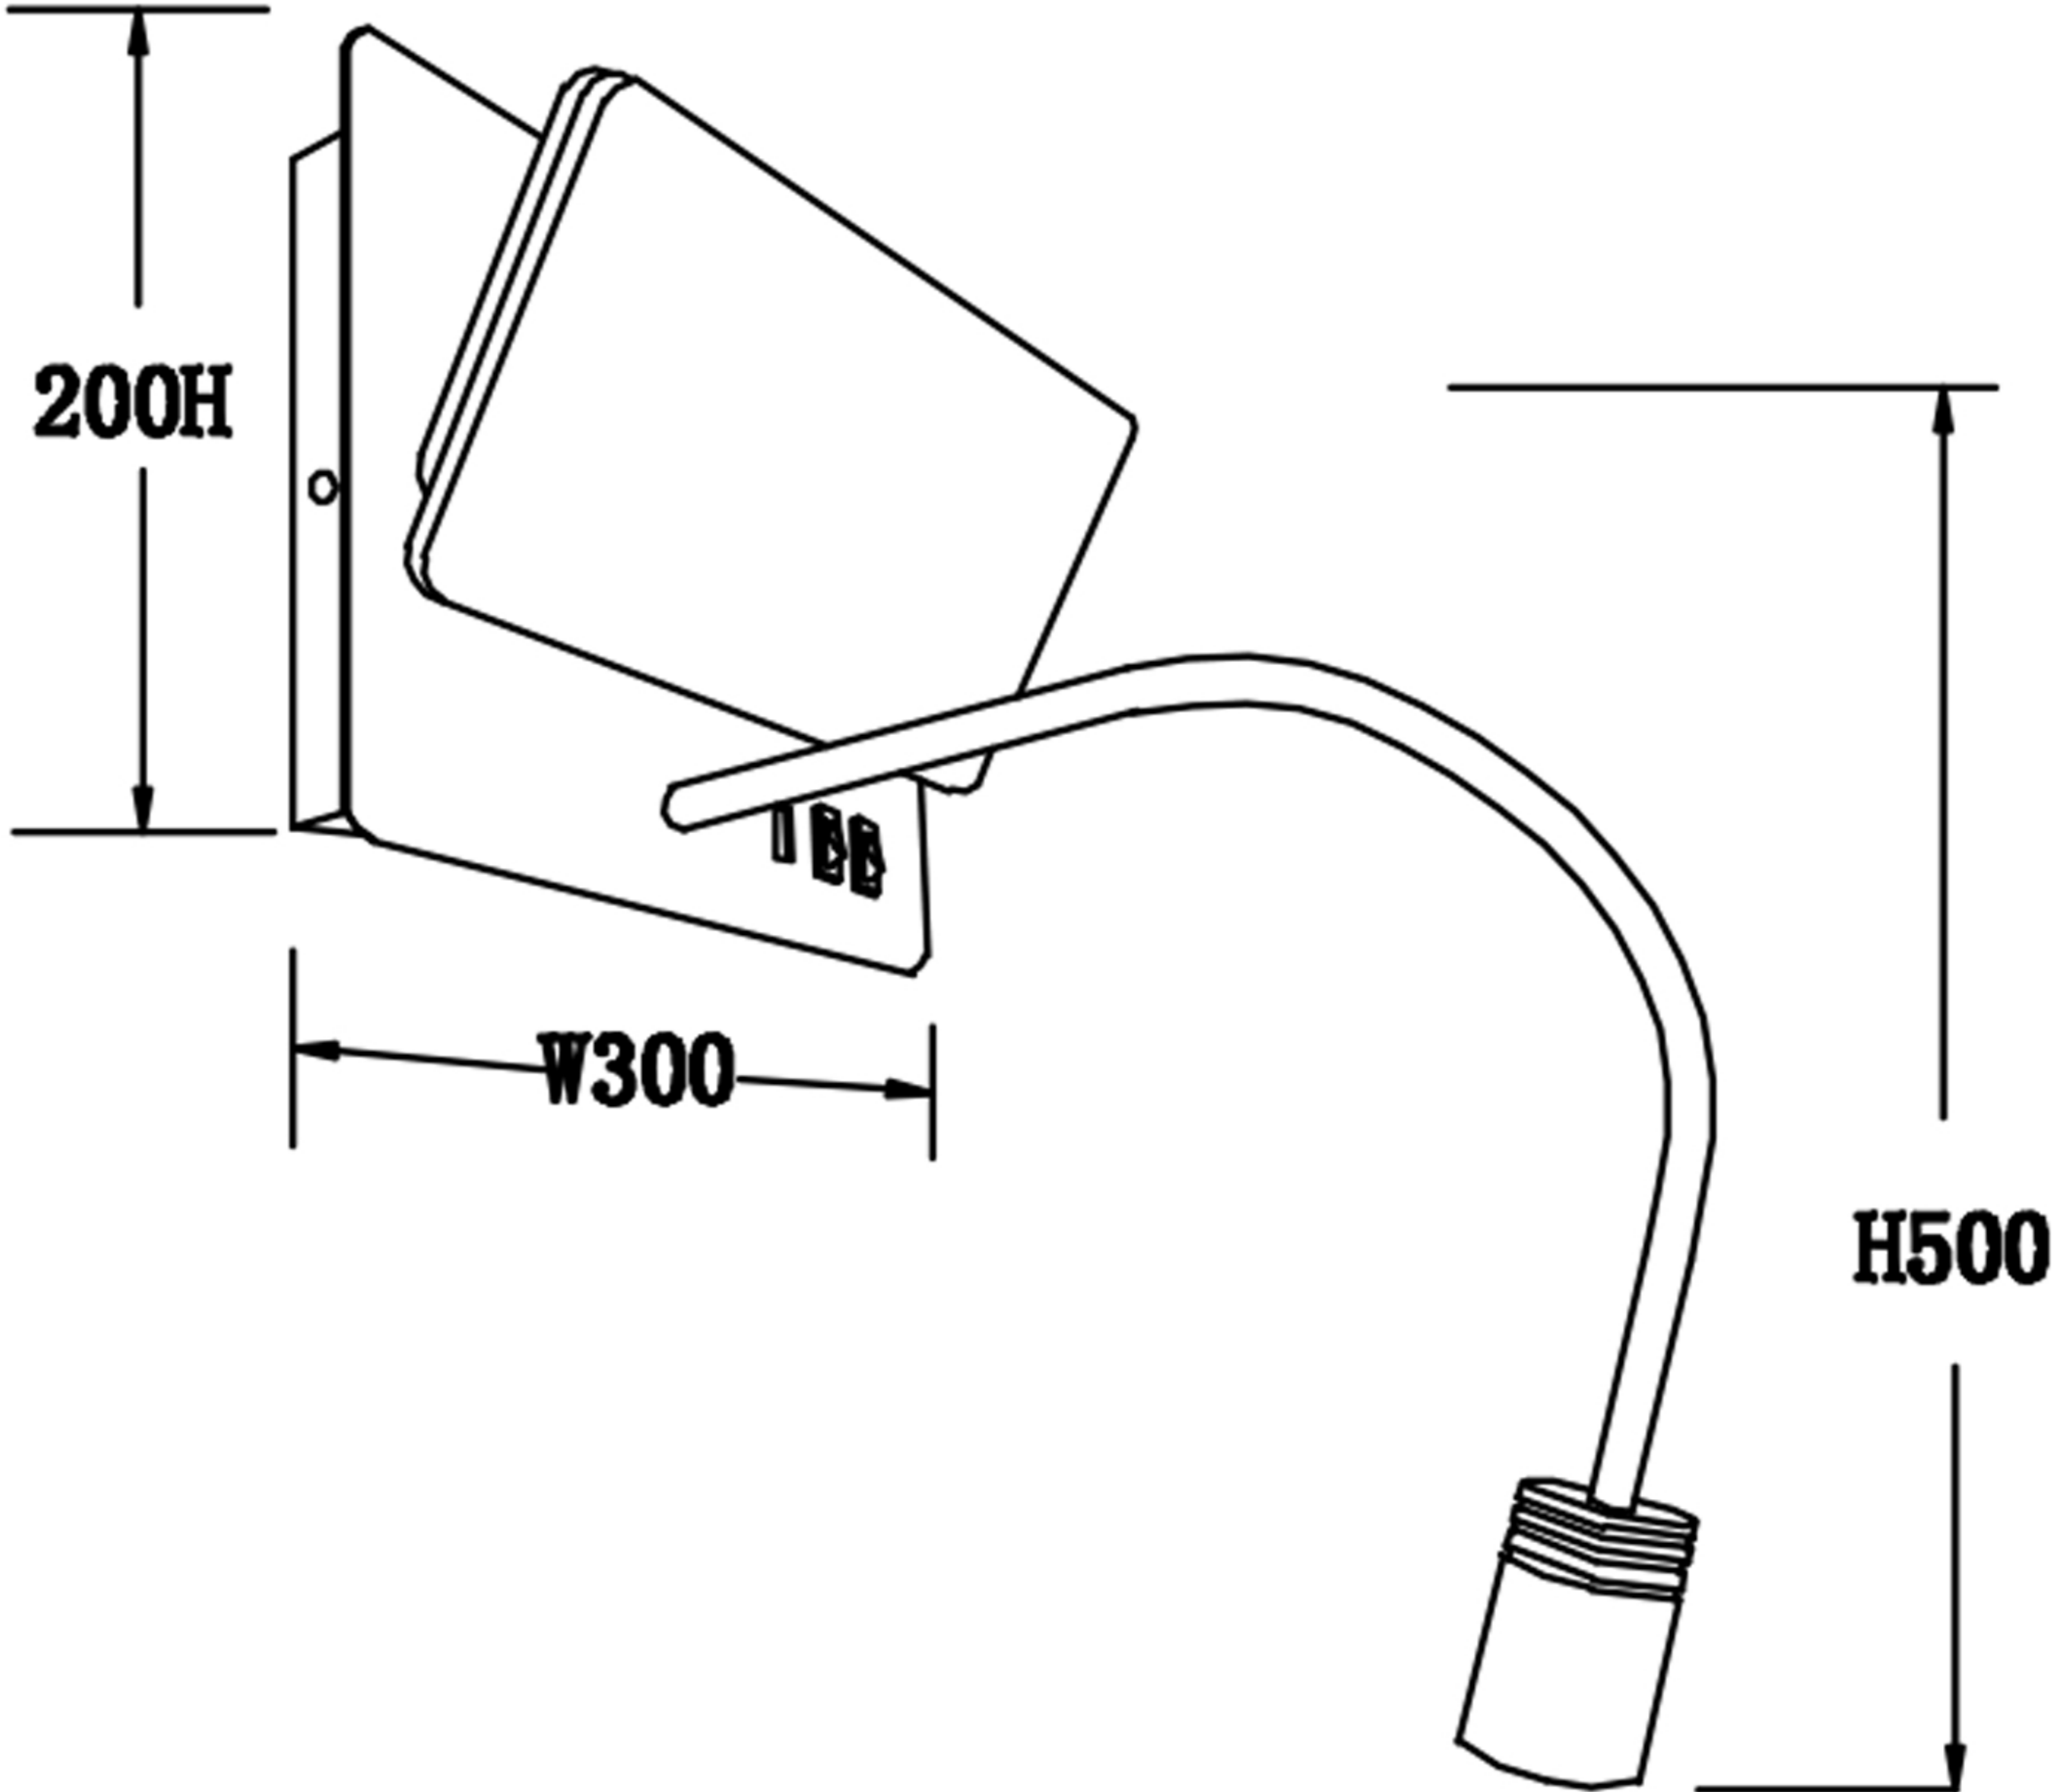

ENGLISH

Specification of installation

In order to ensure safety use, please notice the following items:

- Read and understand the whole Specification.
- Suitable for the use of 220-240V and 50-60HZ.
- Please wear gloves as installment and avoid rot on the surface of plating.
- Must be installed on the fixed places and be checked annually.
- Please turn off the lighting source by soft cloth as cleaning prohibited to use of rotted detergent.
- Please connect with the local sales service center when there are any abnormality.

Live wire-Brown
Neutral-Light grey
Ground wire-Yellow

- 1 Wall anchor
- 2 Mounting
- 3 Self-tapping screw
- 4 Terminal
- 5 Nut
- 6 Code

CLT 226W250USB

WALL OF THE BOX SIZE

FITURE SIZE

CLT 226W250USB