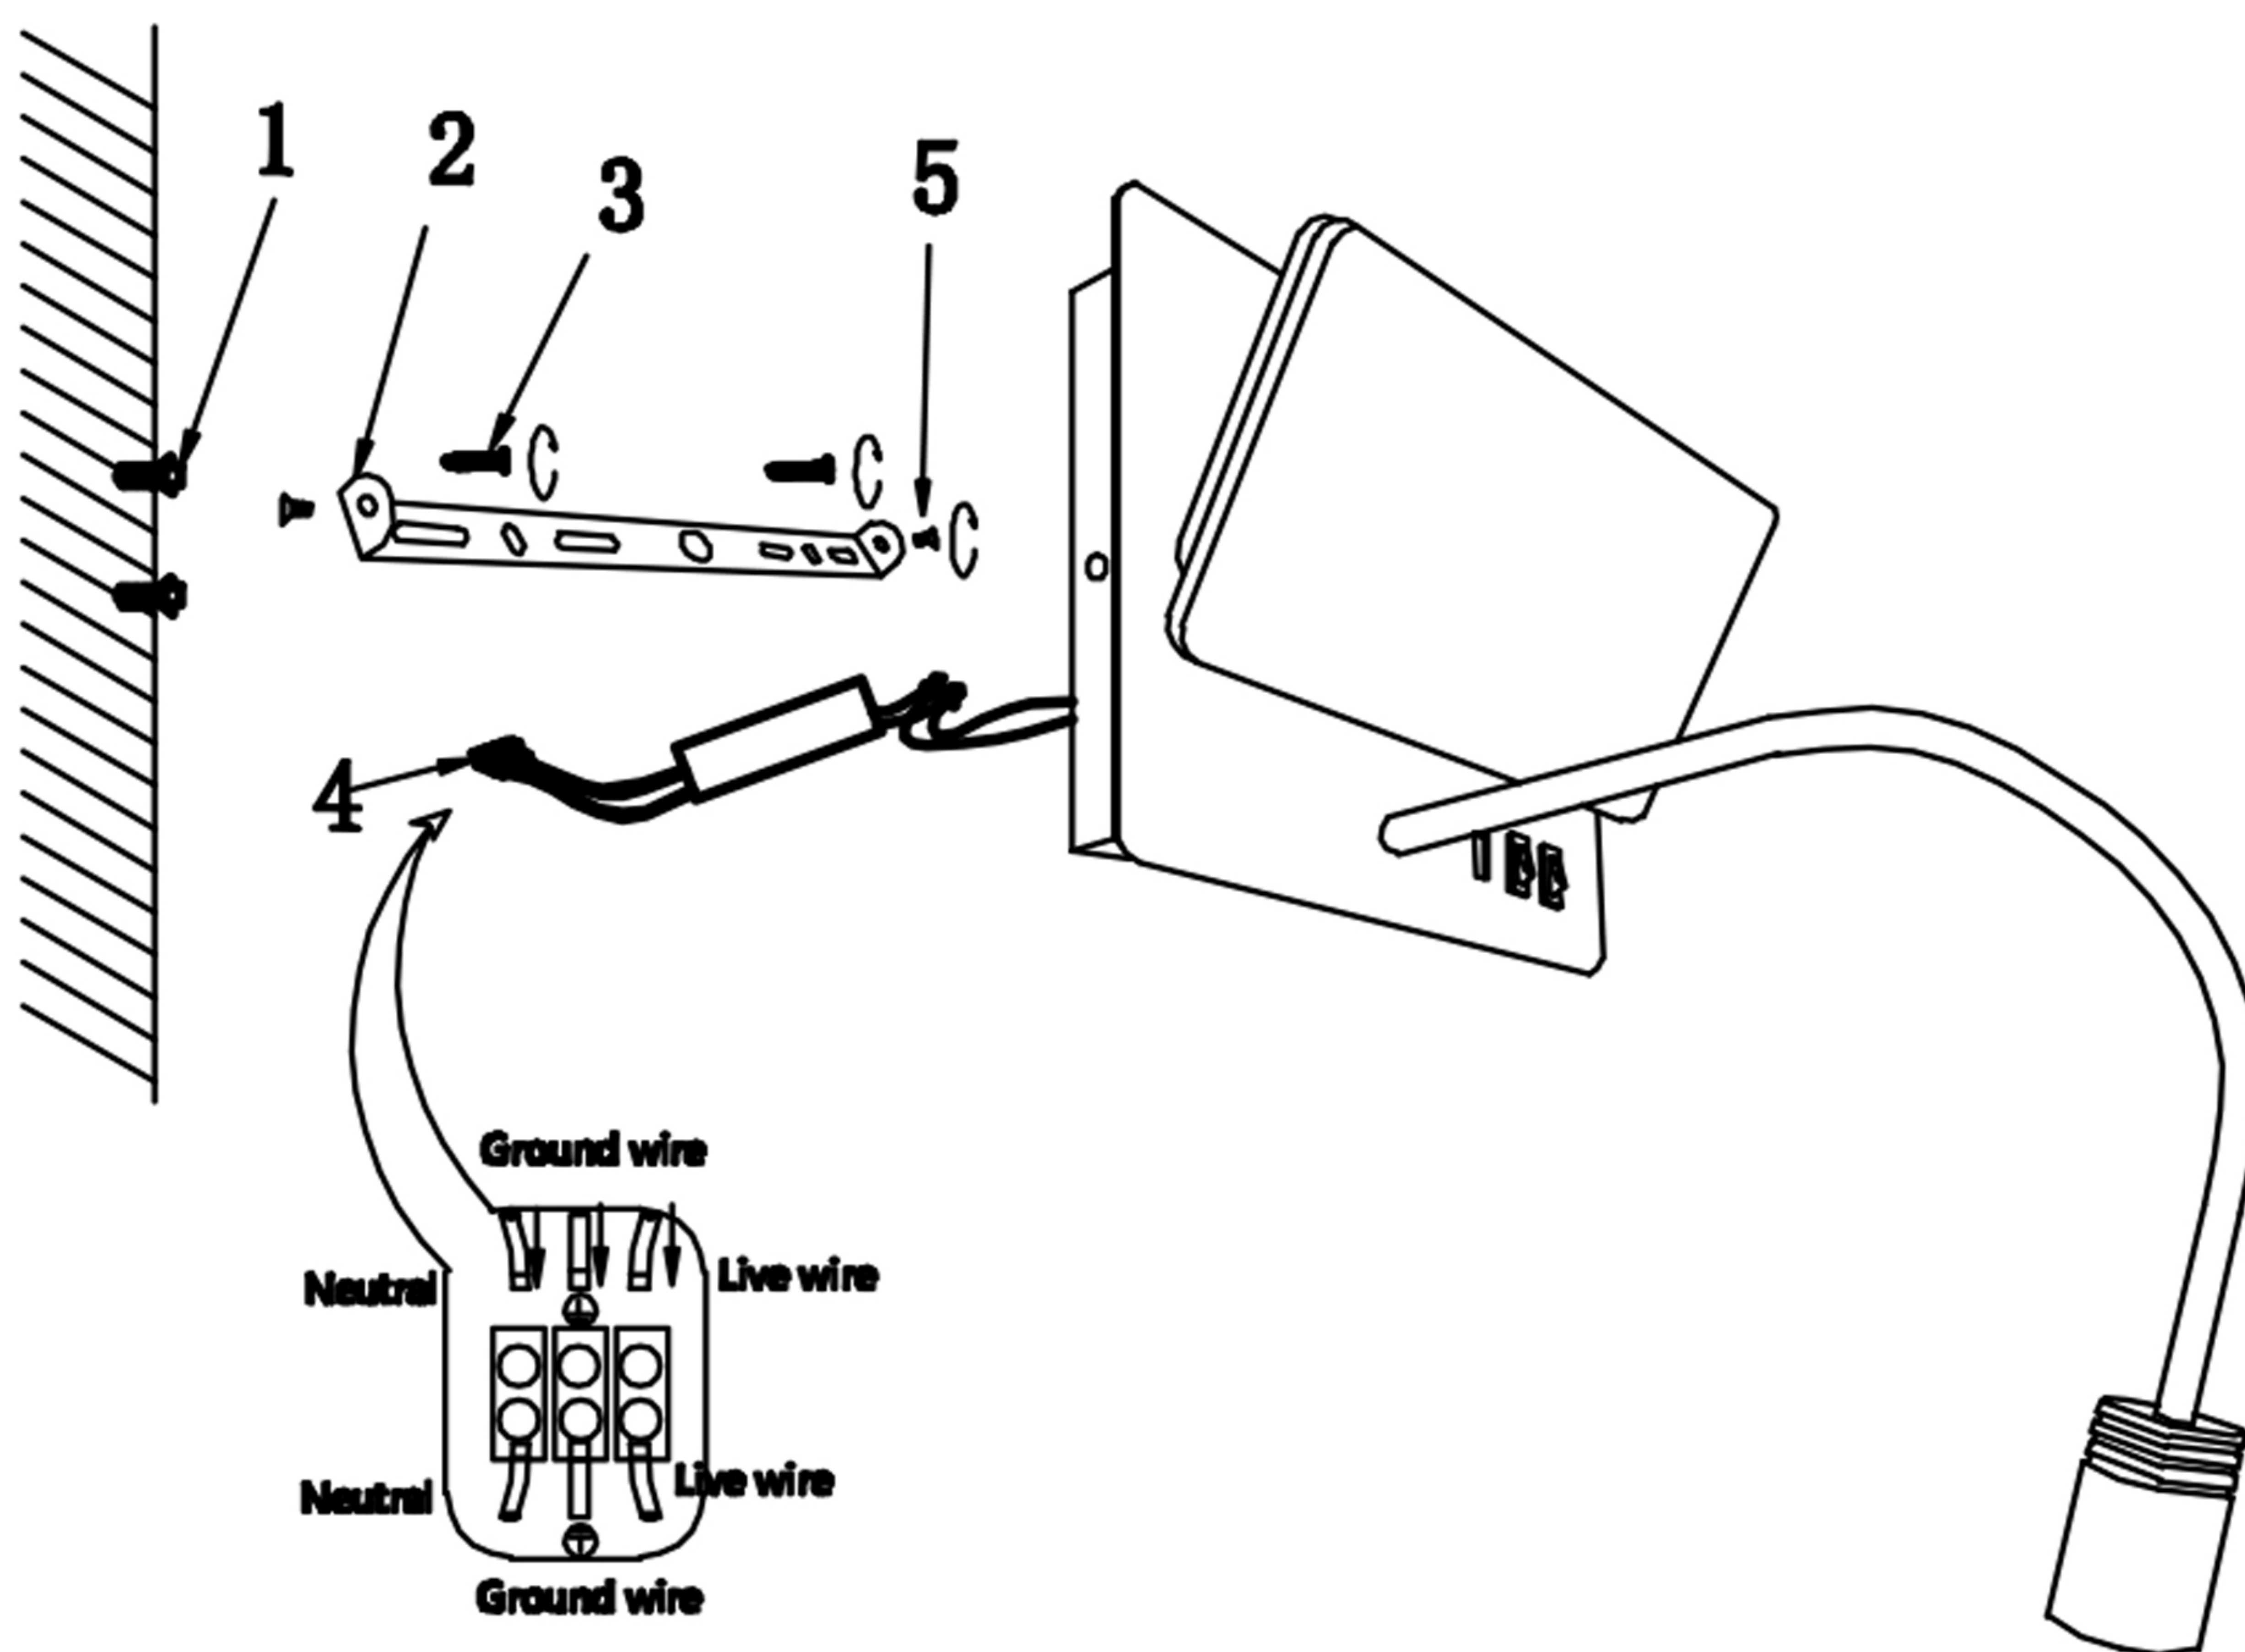

ENGLISH

Specification of installation

In order to ensure safety use, please notice the following items:

- Read and understand the whole Specification.
- Suitable for the use of 220-240V and 50-60HZ.
- Please wear gloves as installment and avoid rot on the surface of plating.
- Must be installed on the fixed places and be checked annually.
- Please turn off the lighting source by soft cloth as cleaning prohibited to use of rotted detergent.
- Please connect with the local sales service center when there are any abnormality.

Live wire-Brown
Neutral-Light grey
Ground wire-Yellow

- 1 Wall anchor
- 2 Mounting
- 3 Self-tapping screw
- 4 Terminal
- 5 Nut
- 6 Code

CLT 226W250USB

WALL OF THE BOX SIZE

FITURE SIZE

CLT 226W250USB