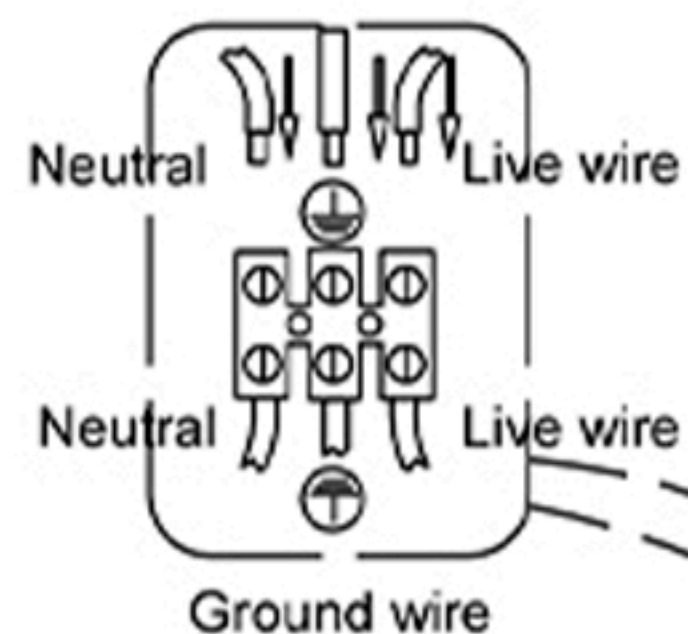

Specification of installation

In order to ensure safety use, please notice the following items:

- Read and understand the whole Specification.
- Suitable for the use of 220-240V and 50-60Hz.
- Must be installed on the fixed places and be checked annually
- Please wear gloves as installment and avoid rot on the surface of plaetng.
- Please tum off the lighting source by soft cloth as cleaning prohibited to use of rotted detergent.
- Please connect with the local sales service center when there are any abnormality.

Live wire-Brown
Neutral-Ligut Grey
Ground wire-Yellow

BASE SIZE:

FIXTURE SIZE