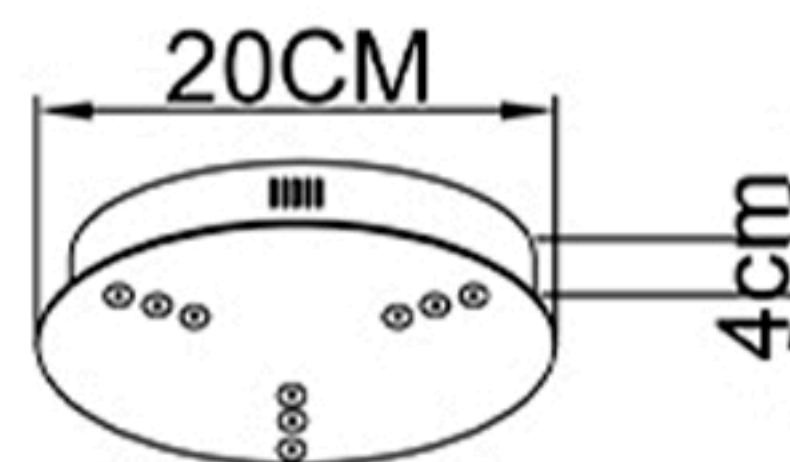

Specification of installation

In order to ensure safety use, please notice the following items:

- Read and understand the whole Specification.
- Suitable for the use of 220-240V and 50-60Hz.
- Must be installed on the fixed places and be checked annually
- Please wear gloves as installment and avoid rot on the surface of plaetng.
- Please tum off the lighting source by soft cloth as cleaning prohibited to use of rotted detergent.
- Please connect with the local sales service center when there are any abnormality.

Live wire-Brown
Neutral-Ligut Grey
Ground wire-Yellow

BASE SIZE:

FIXTURE SIZE