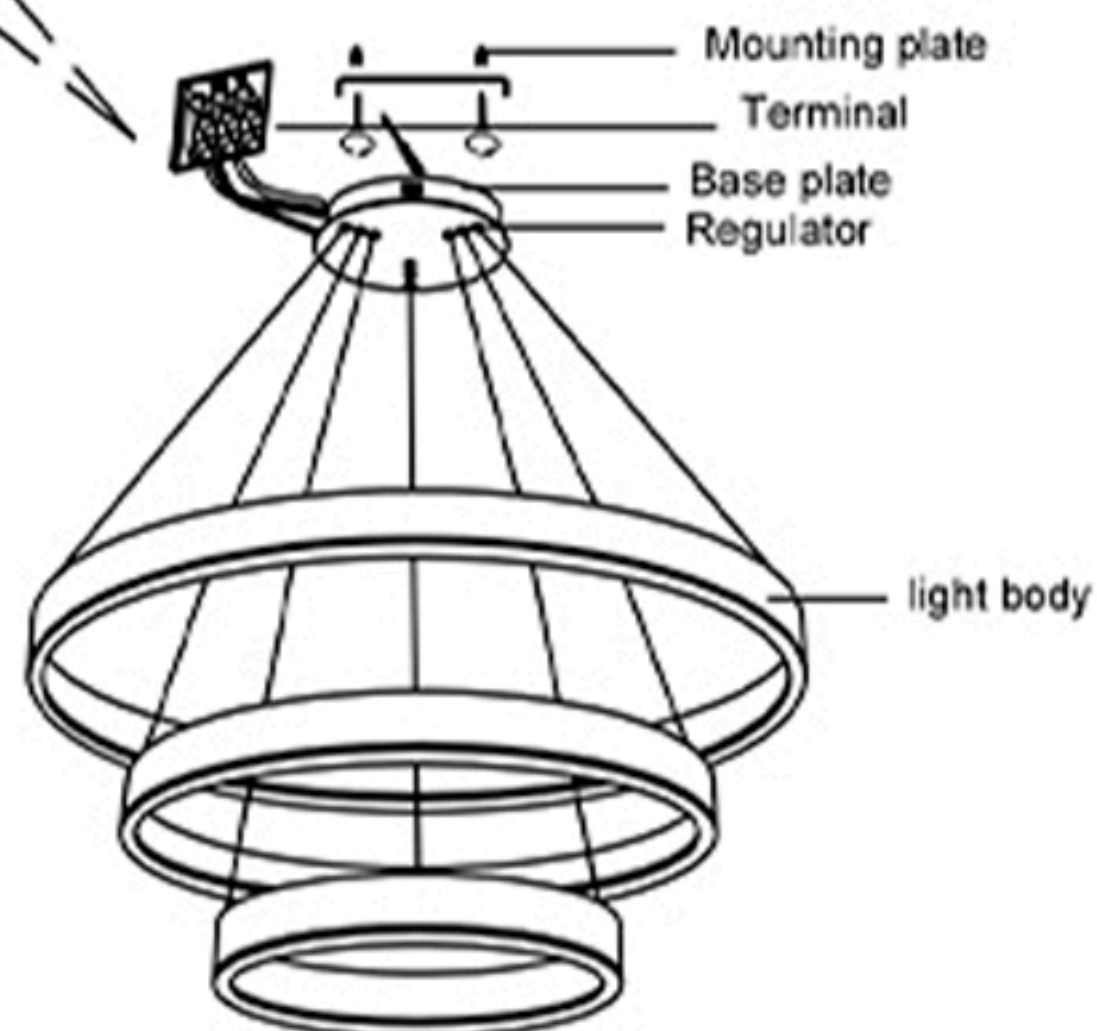

Specification of installation

In order to ensure safety use, please notice the following items:

- Read and understand the whole Specification.
- Suitable for the use of 220-240V and 50-60Hz.
- Must be installed on the fixed places and be checked annually
- Please wear gloves as installment and avoid rot on the surface of plaetng.
- Please tum off the lighting source by soft cloth as cleaning prohibited to use of rotted detergent.
- Please connect with the local sales service center when there are any abnormality.

Live wire-Brown
Neutral-Ligut Grey
Ground wire-Yellow

BASE SIZE:

FIXTURE SIZE